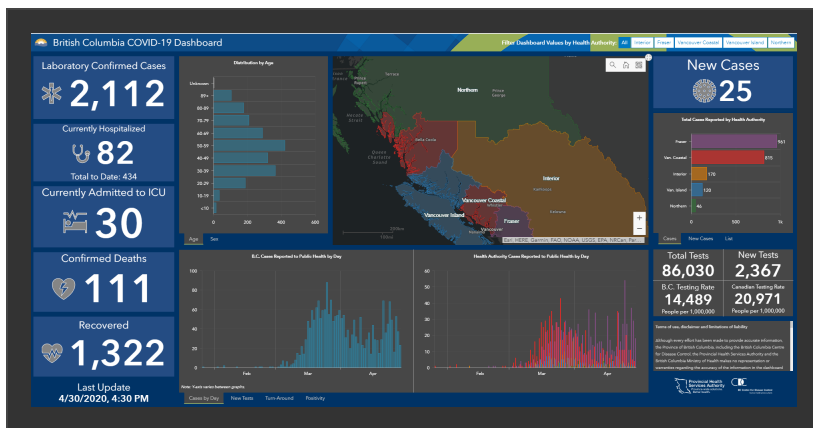

BC COVID-19 Data

Here you will find the latest data on COVID-19 cases in British Columbia.

COVID-19 Dashboard

Visit the [BC COVID-19 Dashboard](#) or click on the image below for the latest case counts and information on recoveries, deaths, hospitalizations, testing and more. (Internet Explorer users: please use the [Internet Explorer version of the BC COVID-19 Dashboard](#).)

The dashboard is updated Monday to Friday at 5 p.m.

By accessing and using this dashboard, you agree to be bound by the [terms of use, disclaimer and limitation of liability](#).

Click image to visit the dashboard