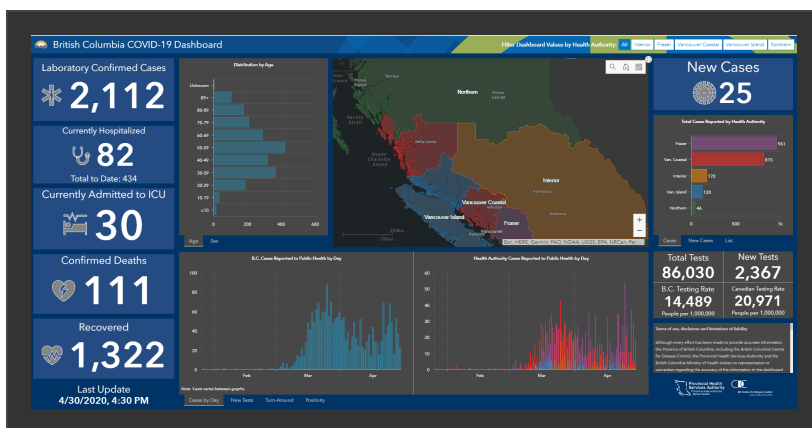

BC COVID-19 Data

Here you will find the latest data on COVID-19 cases in British Columbia.

COVID-19 Dashboard

Visit the [BC COVID-19 Dashboard](#) or click on the image below for the latest case counts and information on recoveries, deaths, hospitalizations, testing and more. (Internet Explorer users: please use the [Internet Explorer version of the BC COVID-19 Dashboard](#).)

The dashboard is updated Monday to Friday at 5 p.m.

By accessing and using this dashboard, you agree to be bound by the [terms of use, disclaimer and limitation of liability](#).

Click image to visit the dashboard

- [Case data \(spatial\)](#)
- [Case details](#)
- [Laboratory testing information](#)