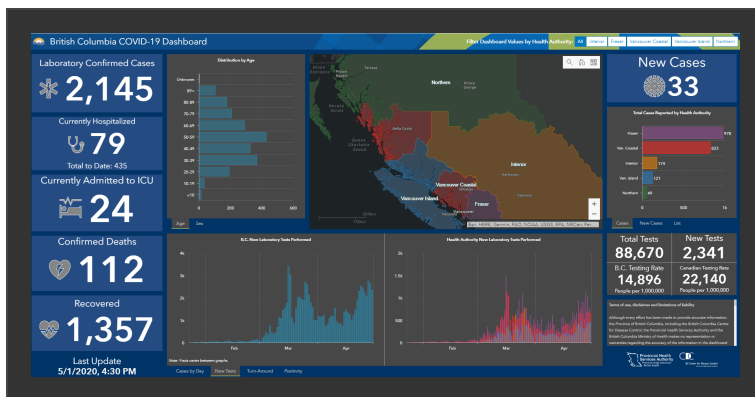

BC COVID-19 Data

Here you will find the latest data on COVID-19 cases in British Columbia.

COVID-19 Dashboard

Visit the [BC COVID-19 Dashboard](#) or click on the image below for the latest case counts and information on recoveries, deaths, hospitalizations, testing and more. (Internet Explorer users: please use the [Internet Explorer version of the BC COVID-19 Dashboard](#).)

The dashboard is updated Monday to Friday at 5 p.m.

By accessing and using this dashboard, you agree to be bound by the [terms of use, disclaimer and limitation of liability](#).

Click image to visit the dashboard

- [Case data \(spatial\)](#)
- [Case details](#)
- [Laboratory testing information](#)