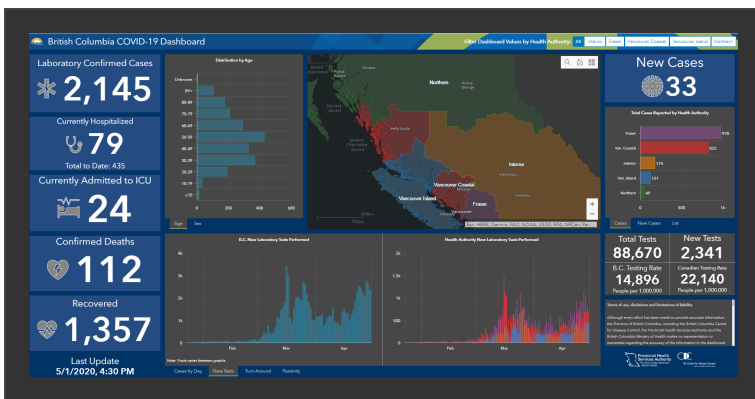

# BC COVID-19 Data

Here you will find the latest data on COVID-19 cases in British Columbia.

## COVID-19 Dashboard

Visit the [BC COVID-19 Dashboard](#) or click on the image below for the latest case counts and information on recoveries, deaths, hospitalizations, testing and more. (Internet Explorer users: please use the [Internet Explorer version of the BC COVID-19 Dashboard](#).)

The dashboard is updated Monday to Friday at 5 p.m.

By accessing and using this dashboard, you agree to be bound by the [terms of use, disclaimer and limitation of liability](#).

Click image to visit the dashboard