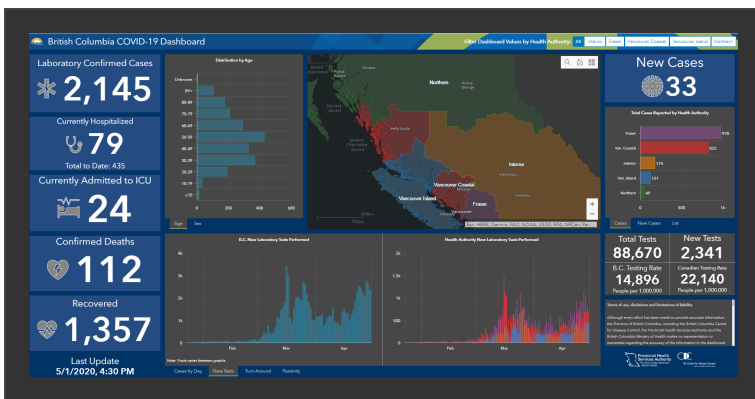

BC COVID-19 Data

Here you will find the latest data on COVID-19 cases in British Columbia.

COVID-19 Dashboard

Visit the [BC COVID-19 Dashboard](#) or click on the image below for the latest case counts and information on recoveries, deaths, hospitalizations, testing and more. (Internet Explorer users: please use the [Internet Explorer version of the BC COVID-19 Dashboard](#).)

The dashboard is updated Monday to Friday at 5 p.m.

By accessing and using this dashboard, you agree to be bound by the [terms of use, disclaimer and limitation of liability](#).

Click image to visit the dashboard

- [Case data \(spatial\)](#)
- [Case details](#)
- [Laboratory testing information](#)