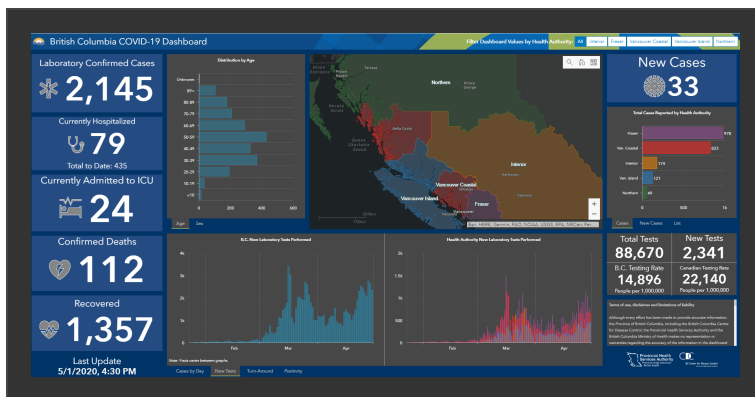

# BC COVID-19 Data

Here you will find the latest data on COVID-19 cases in British Columbia.

## COVID-19 Dashboard

Visit the [BC COVID-19 Dashboard](#) or click on the image below for the latest case counts and information on recoveries, deaths, hospitalizations, testing and more. (Internet Explorer users: please use the [Internet Explorer version of the BC COVID-19 Dashboard](#).)

The dashboard is updated Monday to Friday at 5 p.m.

By accessing and using this dashboard, you agree to be bound by the [terms of use, disclaimer and limitation of liability](#).

Click image to visit the dashboard