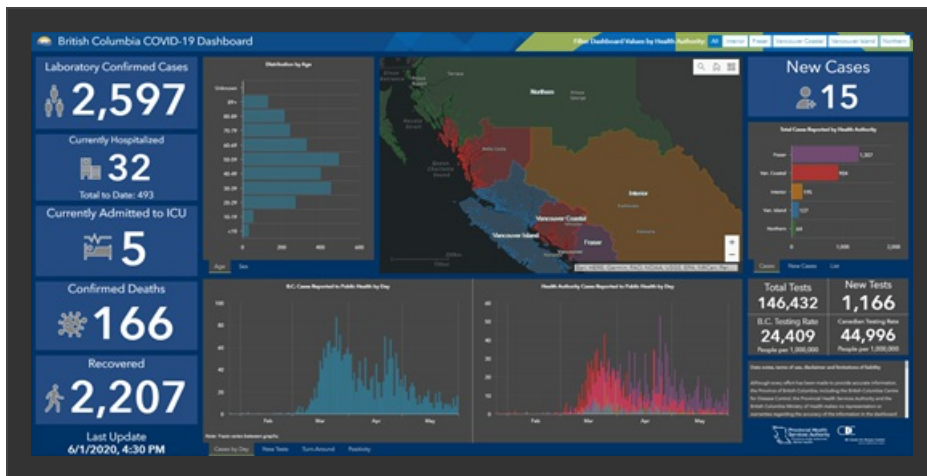

# BC COVID-19 Data

Here you will find the latest data on COVID-19 cases in British Columbia.

## COVID-19 Dashboard

Click on the links or image below to access the BC COVID-19 dashboard for the latest case counts and information on recoveries, deaths, hospitalizations, testing and more:

- [BC COVID-19 Dashboard](#) (mobile and most browsers)
- [BC COVID-19 Dashboard for Internet Explorer users](#)

The dashboard is updated Monday to Friday at 5 p.m.

By accessing and using this dashboard, you agree to be bound by the [terms of use, disclaimer and limitation of liability](#).

**Correction:** The BCCDC dashboard and Surveillance Report incorrectly show 166 deaths on June 1, 2020. An error was reported after the data was tallied and will be corrected in the June 2, 2020 reports.