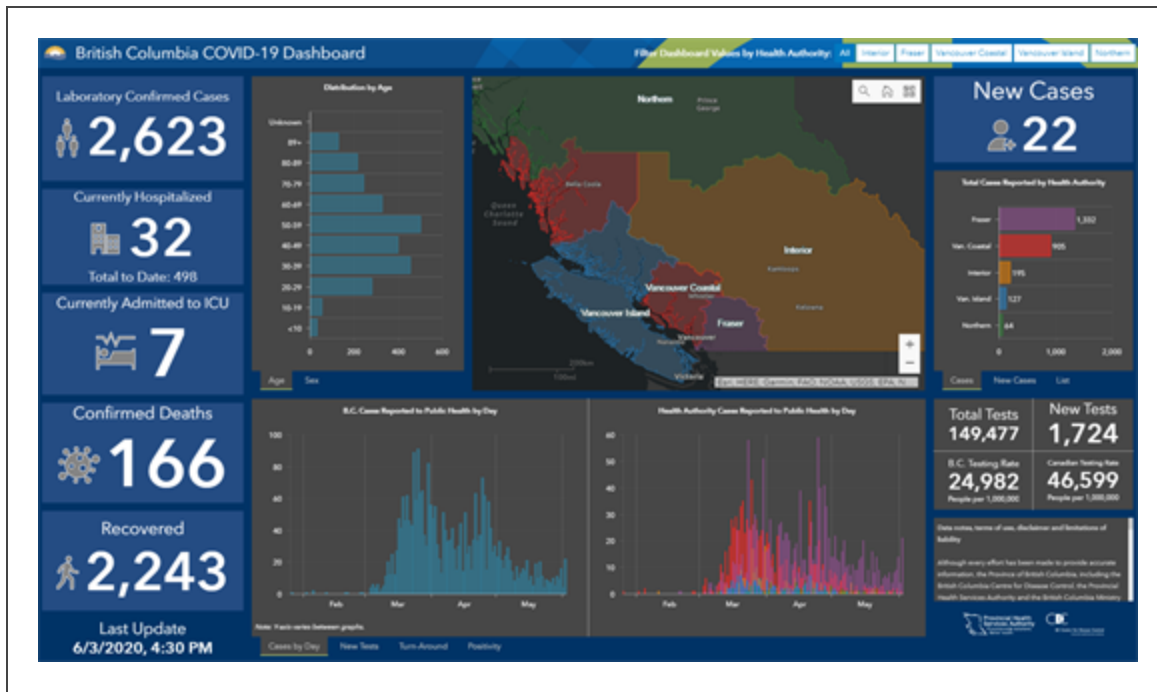

BC Centre for Disease Control

[42|43](#) [43|4F|56|49|44|2D|31|39](#) [44|61|74|61](#)

Here you will find the latest data on COVID-19 cases in British Columbia.

[43|4F|56|49|44|2D|31|39](#) [44|61|73|68|62|6F|61|72|64](#)

Click on the links or image below to access the BC COVID-19 dashboard for the latest case counts and information on recoveries, deaths, hospitalizations, testing and more:

- [BC COVID-19 Dashboard](#) (mobile and most browsers)
- [BC COVID-19 Dashboard for Internet Explorer users](#)

The dashboard is updated Monday to Friday at 5 p.m.

By accessing and using this dashboard, you agree to be bound by the [terms of use, disclaimer and limitation of liability](#).

Click image to visit the dashboard