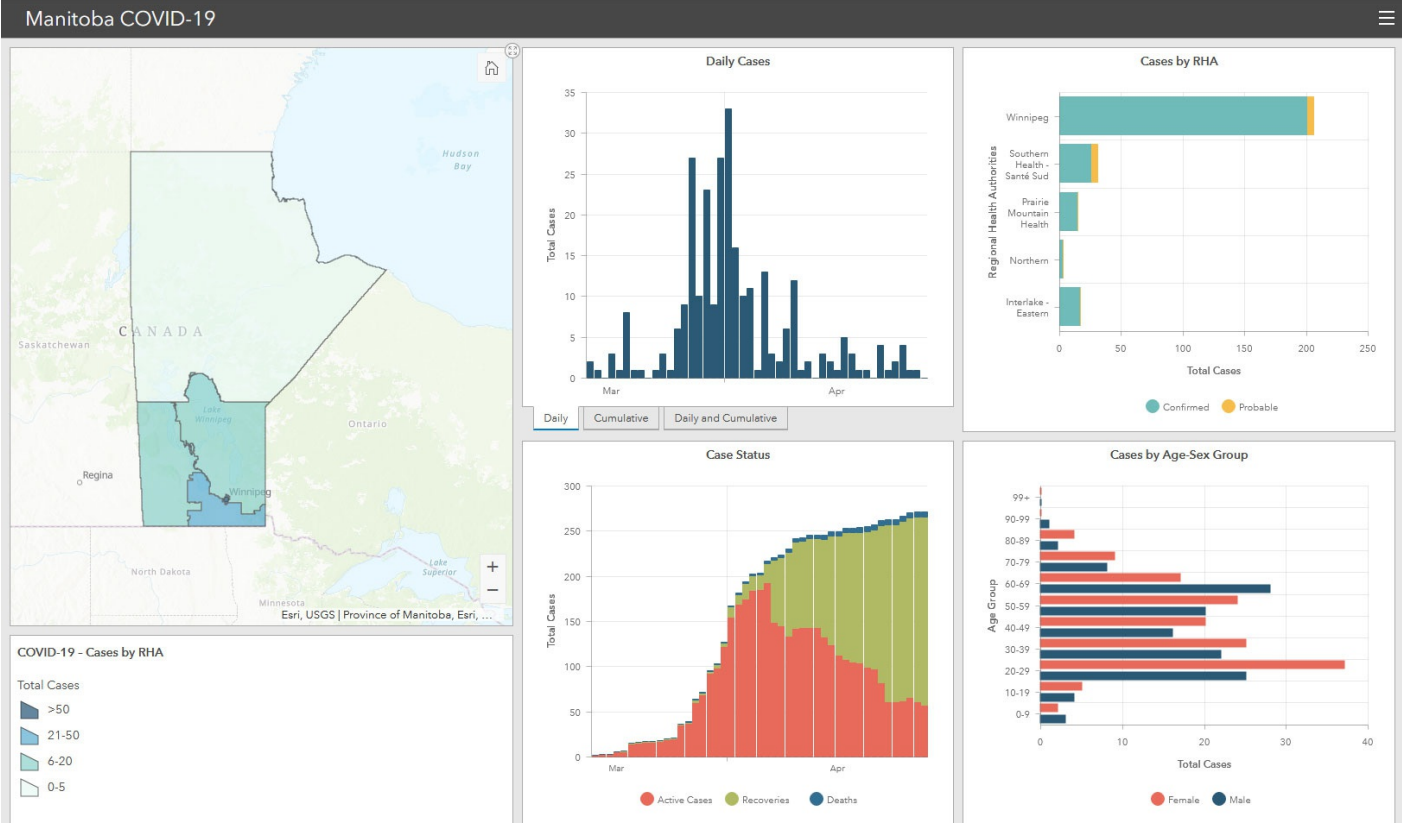

## News Conferences

**NEW** Last updated: June 18, 2020

**June 18, 2020 1:00 p.m.**

COVID-19 (Coronavirus) update

---

## Cases and Risk of COVID-19 in Manitoba

The dashboard and graphs are updated Monday to Friday at 1 p.m. Data from the weekend will be updated on the following Monday.

[View the full dashboard for cases and risks of COVID-19 in Manitoba.](#)

Internet Explorer users: [please use the Internet Explorer version of the Manitoba COVID-19 Dashboard.](#)

[View the graphs for cases and risk of COVID-19 in Manitoba](#)

**Canadian Situation**

**NEW** Last updated: May 26, 2020