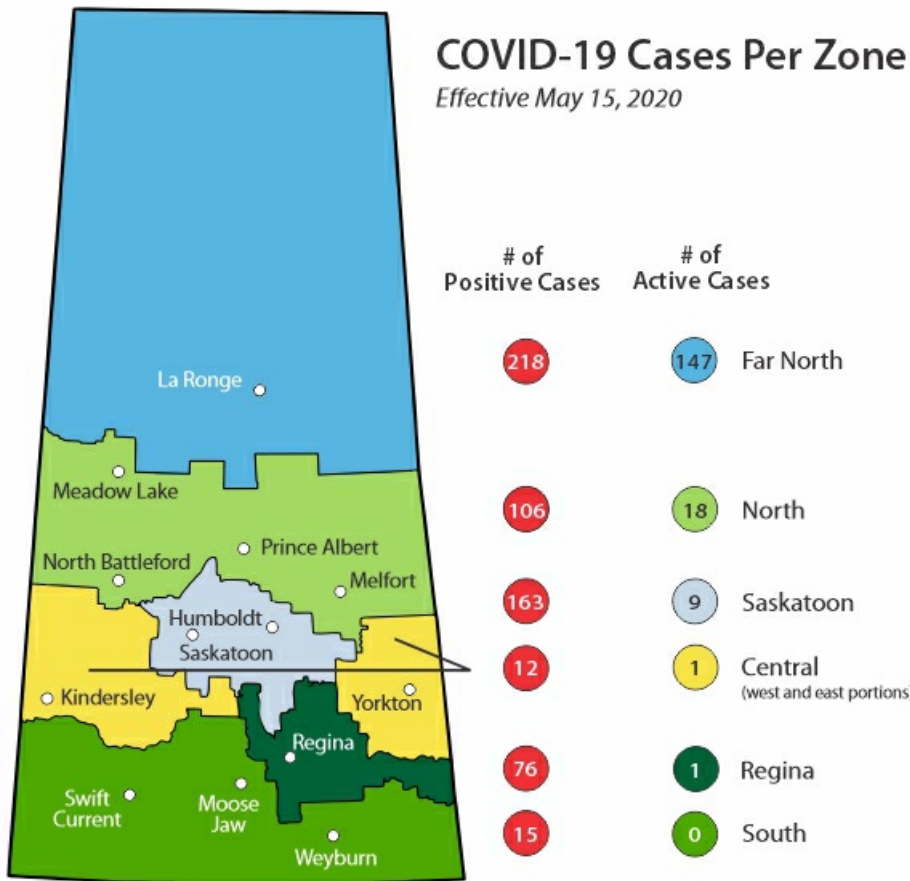

# Cases and Risk of COVID-19 in Saskatchewan

[saskatchewan.ca/COVID19](https://saskatchewan.ca/COVID19)

#COVID19SK

Saskatchewan

[Detailed Cases and Testing Information](#)

The [saskatchewan.ca](https://saskatchewan.ca) Health and Wellness Dashboard now includes interactive, detailed COVID-19 data on cases, testing, hospitalizations and recoveries that can be easily downloaded.

## Summary of Persons with COVID-19 in Saskatchewan by Age (as of May 14, 2020)

Total Cases	Age 19 and Under	Age 20 to 39	Ages 40 to 59	Age 60 to 79	Age 80+
590*	83	209	181	99	18

NOTE: Table includes a total of seven (7) cases tested in out of province laboratories