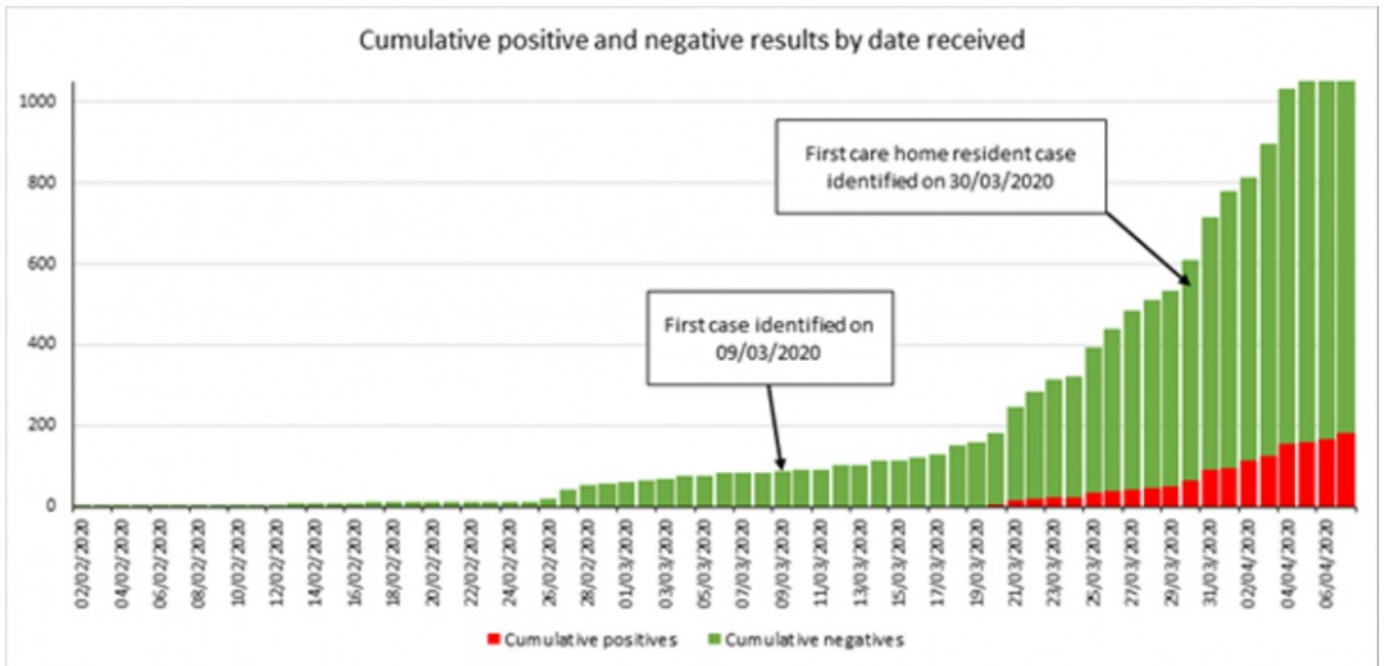

First case of COVID-19 in the Bailiwick confirmed

[2020.03.09_positive_case_of_COVID-19.pdf](#)

COVID-19 cases in Guernsey

Testing undertaken in Guernsey

Samples tested

1497

Positive results

191

Negative results

1173

Awaiting results

133

No. of deaths

5

No. of presumptive deaths

2

Number recovered

40

The positive results are a result of infections acquired in UK, France, Tenerife, Mainland Spain, Germany, Austria, Switzerland, Jersey and Guernsey.

Open all

Hospital cases

+

Deaths

+