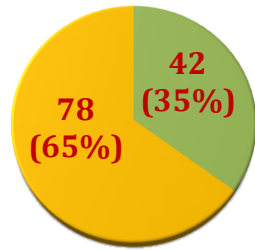

LABORATORY DATA

RT-PCR LABORATORIES IN KARNATAKA