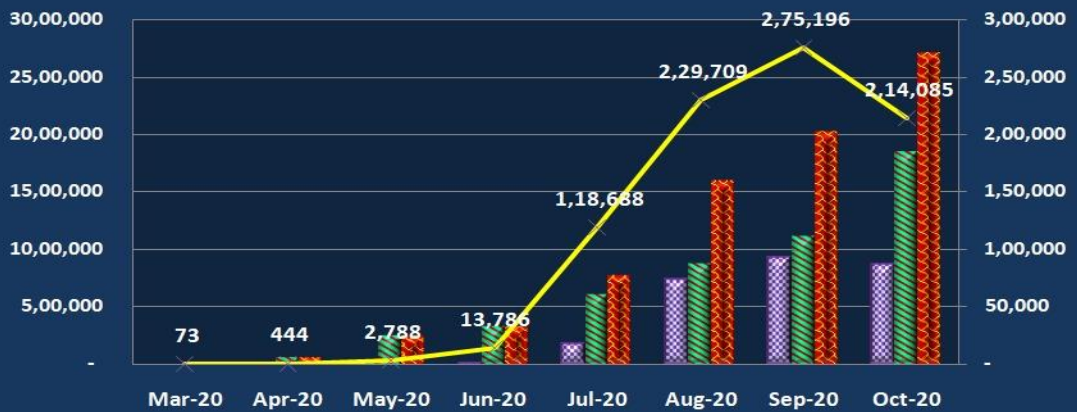

GOVERNMENT OF KARNATAKA
DEPARTMENT OF HEALTH & FAMILY WELFARE

NOVEL CORONA VIRUS (COVID-19)

MEDIA BULLETIN

DATE: 01-11-2020

The first case of Novel Corona Virus infection, which has caused a pandemic resulting in catastrophic health implications and human miseries throughout the globe, was detected in state on 08.03.2020. It was a case of international traveler returning to Bengaluru Urban. Since then the state has relied on 5Ts of tracing, testing, tracking, treatment and technology to tackle COVID-19. A robust surveillance system with elaborate contingency plan is in place for limiting the spread of the disease.

1	Today's Discharges	8053
2	Total Discharges	765261
3	New Cases Reported (31.10.2020, 00:00 to 23:59)	3652
4	Total Active Cases	50592
5	New Covid Deaths	24
6	Total Covid Deaths	11192
7	Death of Covid Positive Patient due to Non-Covid cause	19
8	Total Positive Cases	827064
9	Admitted in ICU (among total active cases)	935
10	Positivity rate for the day (31.10.2020, 00:00 to 23:59)	3.42%
11	Case fatality rate (CFR) for the day (31.10.2020, 00:00 to 23:59)	0.65%

*Date: 31st October - 2020.

LABORATORY DATA

RT-PCR LABORATORIES IN KARNATAKA

- GOVERNMENT LABS
- PRIVATE LABS

Test done details				
S.No	Date	Rapid Antigen Detection Test	RT PCR & Other methods	Total Test
1	Today	20395	86378	106773
Cumulative Total (till today)		2730369	5282272	8012641

Monthwise details COVID sample testing Vs Positivity

	Mar-20	Apr-20	May-20	Jun-20	Jul-20	Aug-20	Sep-20	Oct-20
■ Rapid Antigen tests	-	-	-	1	1,68,472	7,24,469	9,13,158	8,59,834
■ RT-PCR & Other	3,031	55,021	2,41,195	3,21,114	5,97,473	8,69,423	11,05,036	18,43,526
■ Total	2,309	55,021	2,41,195	3,21,115	7,65,945	15,93,892	20,18,194	27,03,360
— Positives	73	444	2,788	13,786	1,18,688	2,29,709	2,75,196	2,14,085