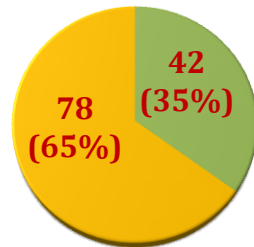

LABORATORY DATA

RT-PCR LABORATORIES IN KARNATAKA

- GOVERNMENT LABS
- PRIVATE LABS

Test done details				
S.No	Date	Rapid Antigen Detection Test	RT PCR & Other methods	Total Test
1	Today	13481	65015	78496
Cumulative Total (till today)		2743850	5347287	8091137