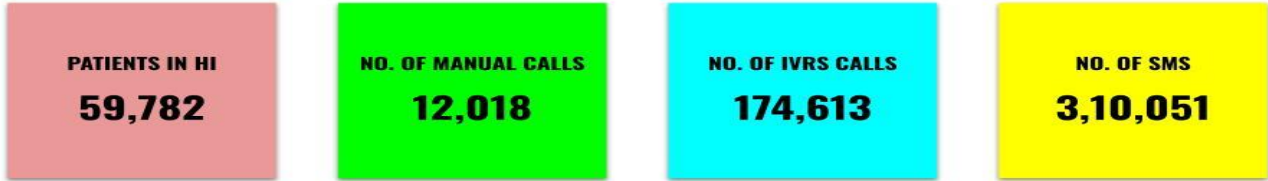

Programmatic Updates

Mental Health Counselling Data (held on 02.06.2021)

No of patients counselled	Cumulative No of patients counselled
19021	1929435

Home Isolation Monitoring in Karnataka DATE: -02-06-2021