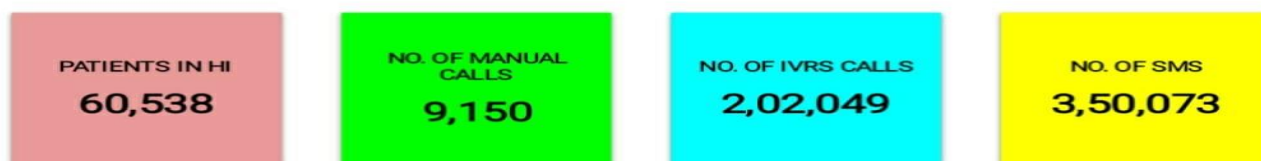

Particulars		Today's	Cumulative
A	Total Passengers screened at Air ports	100*	352853
B	UK passengers arrived from 25-11- 2020 to till date	-	19999

*Date: 03-06-2021

COVID-19 Vaccination coverage report as on 4.06.2021 (3:30 PM)		
Source: CoWIN Portal district wise report		
	Day 140 (till 3:30 PM)	Cumulative (16.01.2021 to 4.06.2021)
Achievement of HCW 1st dose	922	724395
Achievement of HCW 2nd dose	704	474274
Achievement of FLW 1st dose	5258	636935
Achievement of FLW 2nd dose	1166	216373
Achievement of 18-44 years 1st dose	145986	1692465
Achievement of 18-44 years 2nd dose	405	2349
Achievement of above 45 years 1st dose	64622	8759509
Achievement of above 45 years 2nd dose	16134	2136646
Total 1st dose administered	216788	11813304
Total 2nd dose administered	18409	2829642
Total Achievement	235197	14642946
Severe AEFIs	0	2
Serious AEFIs	0	23

Note: Cumulative achievement as per CoWIN main dashboard is 1,46,51,959 and today's coverage as per CoWIN main dashboard is 2,55,139

LABORATORY DATA

Test done details			
Date	Rapid Antigen Detection Test	RT PCR & Other methods	Total Test
Today	39608	111002	150610
Cumulative Total (For 2021- till today)	1440672	14663148	16103820
Cumulative Total (for year 2020)	3726803	10469262	14196065
Cumulative Total (Tilldate)	5167475	25132410	30299885

COVID-19 (New strain) Test done details till today	
UK strain positive	109
South Africa strain positive	6
Double-mutant/B.1.617	244

*Data received from SSU.

Programmatic Updates

Mental Health Counselling Data (held on 03.06.2021)

No of patients counselled	Cumulative No of patients counselled
18888	1948323

Home Isolation Monitoring in Karnataka DATE: -03-06-2021

- Manual calls are made to patients in Home Isolation on the 1st day and the 10th day.
- Additional manual calls are made on the 5th day for vulnerable patients.
- Automated IVRS calls are pushed to all patients in Home Isolation for the rest of the days.
- SMSes are pushed during onboarding and IVRS calls.