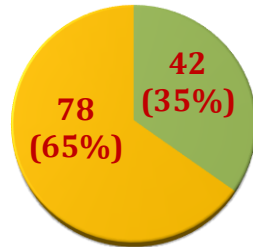

LABORATORY DATA

RT-PCR LABORATORIES IN KARNATAKA

- GOVERNMENT LABS
- PRIVATE LABS

Test done details				
S.No	Date	Rapid Antigen Detection Test	RT PCR & Other methods	Total Test
1	Today	27458	75045	102503
Cumulative Total (till today)		2799179	5489000	8288179