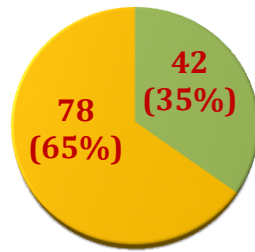

LABORATORY DATA

RT-PCR LABORATORIES IN KARNATAKA

■ GOVERNMENT LABS

■ PRIVATE LABS

Test done details				
S.No	Date	Rapid Antigen Detection Test	RT PCR & Other methods	Total Test
1	Today	15457	69508	84965
Cumulative Total (till today)		2922810	5900381	8823191