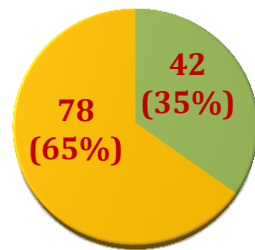

LABORATORY DATA

RT-PCR LABORATORIES IN KARNATAKA

- GOVERNMENT LABS
- PRIVATE LABS

Test done details				
S.No	Date	Rapid Antigen Detection Test	RT PCR & Other methods	Total Test
1	Today	26760	91239	117999
Cumulative Total (till today)		3035678	6240924	9276602