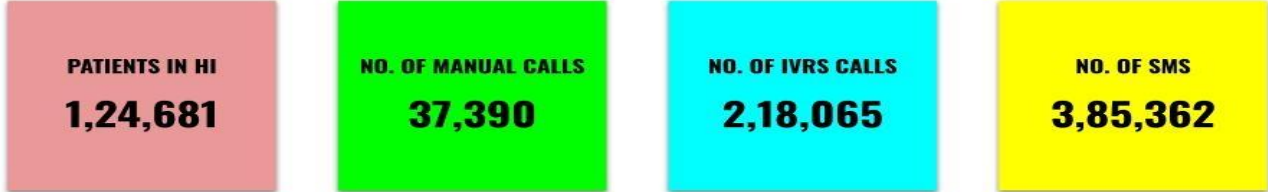

COVID-19 (New strain) Test done details till today

UK strain positive	86
South Africa strain positive	6
Double-mutant/B.1.617	148

*Data received from SSU.

Programmatic Updates Mental Health Counselling Data (held on 19.05.2021)

No of patients counselled	Cumulative No of patients counselled
24094	1612889

Home Isolation for Bengaluru DATE: 19-05-2021

- Manual calls are made to patients in Home Isolation on the 1st day and the 10th day.
- Additional manual calls are made on the 5th day for vulnerable patients.
- Automated IVRS calls are pushed to all patients in Home Isolation for the rest of the days.
- SMSes are pushed during onboarding and IVRS calls.