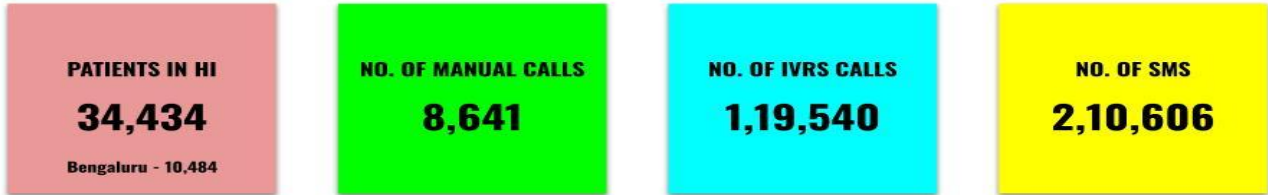

Programmatic Updates

Mental Health Counselling Data (held on 19.06.2021)

No. of telecounseling sessions	Cumulative telecounseling sessions
9060	2152340

Home Isolation Monitoring in Karnataka DATE: 19-06-2021