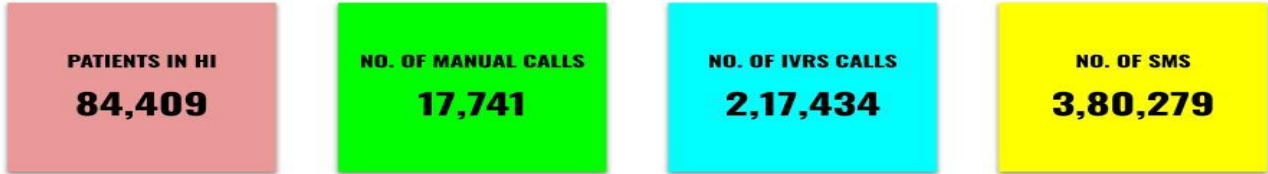

COVID-19 (New strain) Test done details till today

UK strain positive	109
South Africa strain positive	6
Double-mutant/B.1.617	244

*Data received from SSU.

Programmatic Updates

Mental Health Counselling Data (held on 25.05.2021)

No of patients counselled	Cumulative No of patients counselled
22452	1757607

Home Isolation Monitoring in Bengaluru DATE: 25-05-2021

- Manual calls are made to patients in Home Isolation on the 1st day and the 10th day.
- Additional manual calls are made on the 5th day for vulnerable patients.
- Automated IVRS calls are pushed to all patients in Home Isolation for the rest of the days.
- SMSes are pushed during onboarding and IVRS calls.