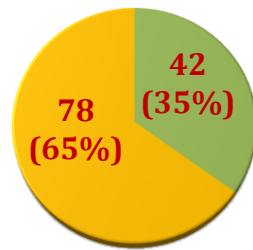

LABORATORY DATA

RT-PCR LABORATORIES IN KARNATAKA

■ GOVERNMENT LABS

■ PRIVATE LABS

Test done details			
Date	Rapid Antigen Detection Test	RT PCR & Other methods	Total Test
Today	18000	92724	110724
Cumulative Total (till today)	3320009	7594863	10914872

Wear Mask

6 Feet

Follow Physical Distancing

Maintain Hand Hygiene