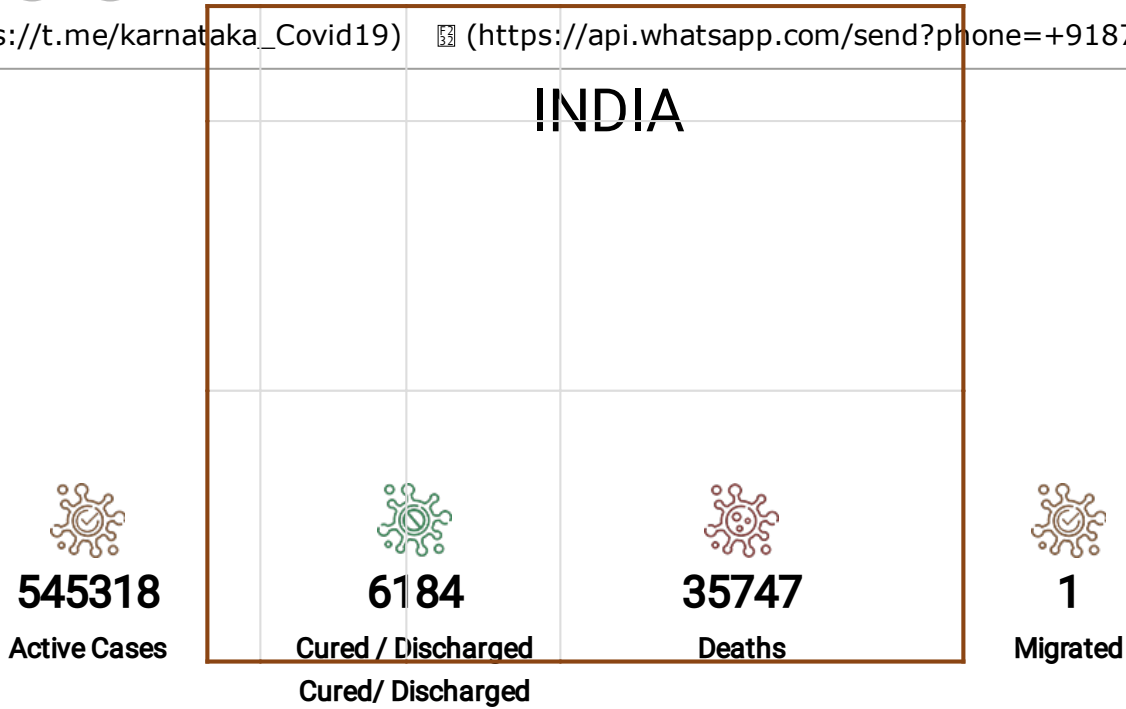

Official Website of GoK (<https://www.karnataka.gov.in>)

Addresses of Inter State Arrivals (<https://parihara.karnataka.gov.in/service47>) new

Download Corona watch Mobile App (<https://play.google.com/store/apps/details?id=com.ksrsac.drawshapefile>) [Hospitals List](#)

A Font Size + - Screen Reader Access [Download Fonts](#) (<https://m.me/karnatakaVartha.official>)

A (<https://t.me/karnataka_Covid19>) ([https://api.whatsapp.com/send?phone="+918750971717?text=](https://api.whatsapp.com/send?phone=))

KARNATAKA