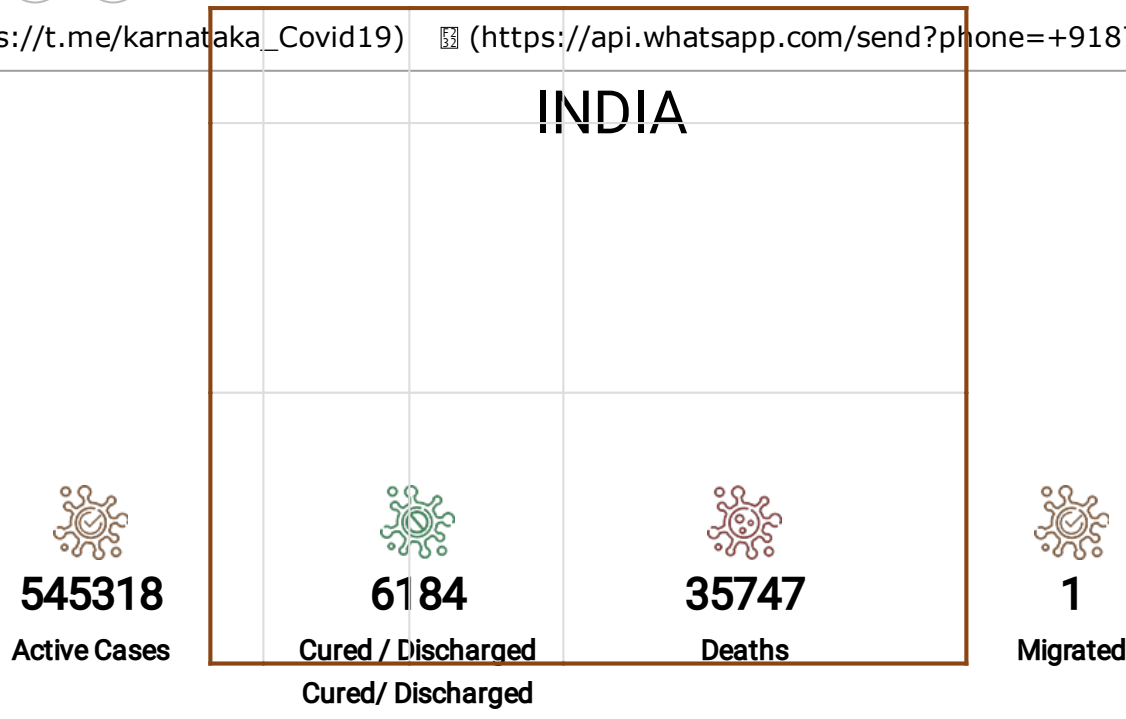

Official Website of GoK (<https://www.karnataka.gov.in>)

Addresses of Inter State Arrivals (<https://parihara.karnataka.gov.in/service47>) new

Download Corona watch Mobile App (<https://play.google.com/store/apps/details?id=com.ksrsac.drawshapefile>) [Hospitals List](#)

A Font Size + - Screen Reader Access [Download Fonts](#) (<https://m.me/karnatakaVartha.official>)

A (<https://t.me/karnataka_Covid19>) (<https://api.whatsapp.com/send?phone=+918750971717?text=>)

KARNATAKA