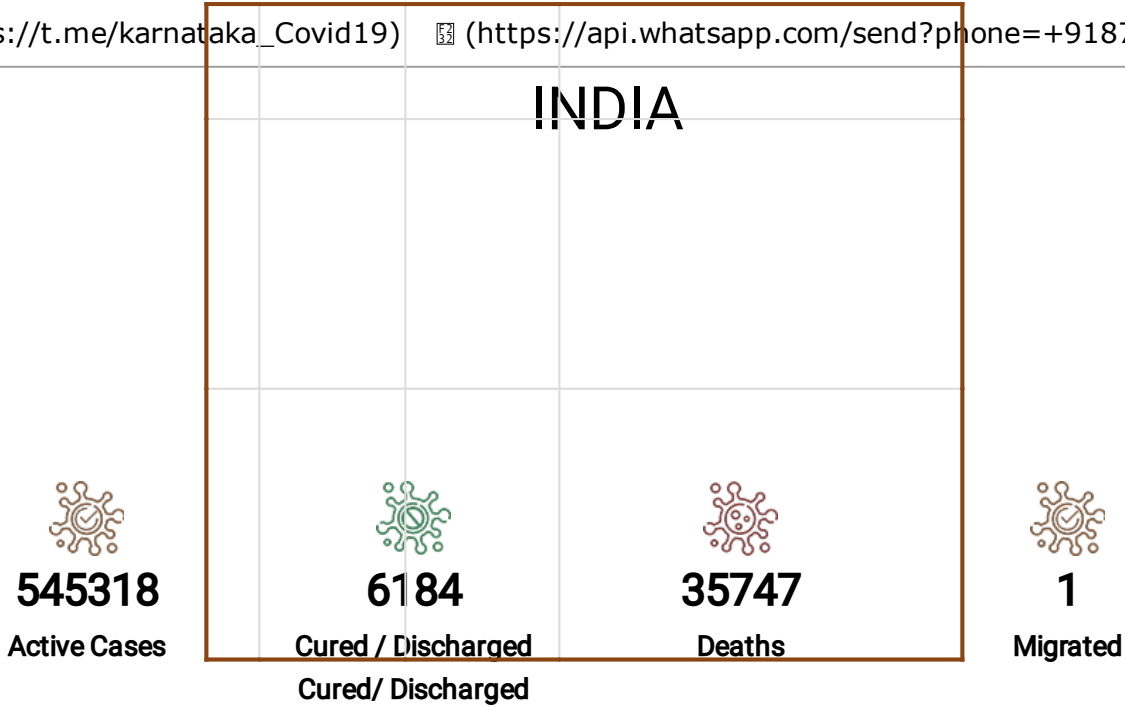

Official Website of GoK (<https://www.karnataka.gov.in>)

Addresses of Inter State Arrivals (<https://parihara.karnataka.gov.in/service47>) new

Download Corona watch Mobile App (<https://play.google.com/store/apps/details?id=com.ksrsac.drawshapefile>) [Hospitals List](#)

A Font Size + - Screen Reader Access [Download Fonts](#) (<https://m.me/karnatakaVartha.official>)

A (<https://t.me/karnataka_Covid19>) ([https://api.whatsapp.com/send?phone="+918750971717?text=](https://api.whatsapp.com/send?phone=))

KARNATAKA