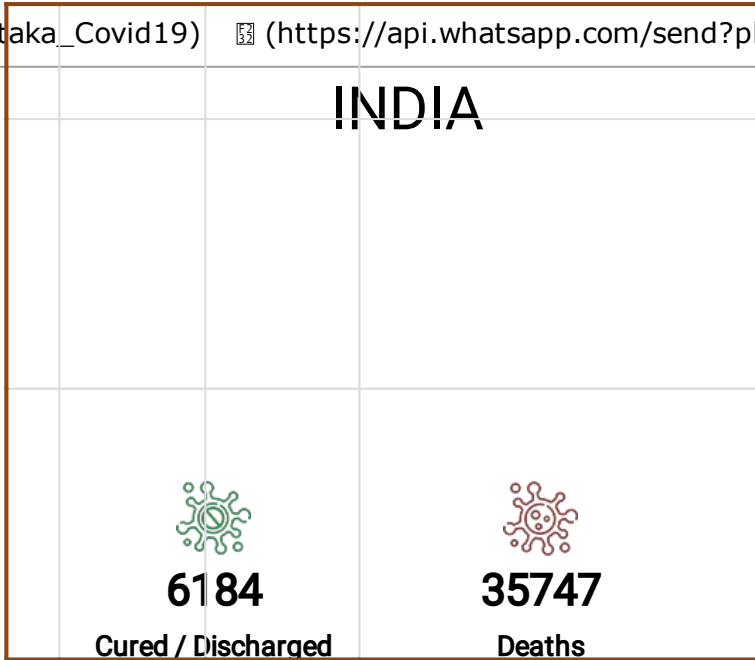

Official Website of GoK (<https://www.karnataka.gov.in>)

Addresses of Inter State Arrivals (<https://parihara.karnataka.gov.in/service47>) new

Download Corona watch Mobile App (<https://play.google.com/store/apps/details?id=com.ksrsac.drawshapefile>) [Hospitals List](#)

A Font Size + - Screen Reader Access Download Fonts (<https://m.me/karnatakaVartha.official>)

A (<https://t.me/karnataka_Covid19>) (<https://api.whatsapp.com/send?phone=+918750971717?text=>)

KARNATAKA