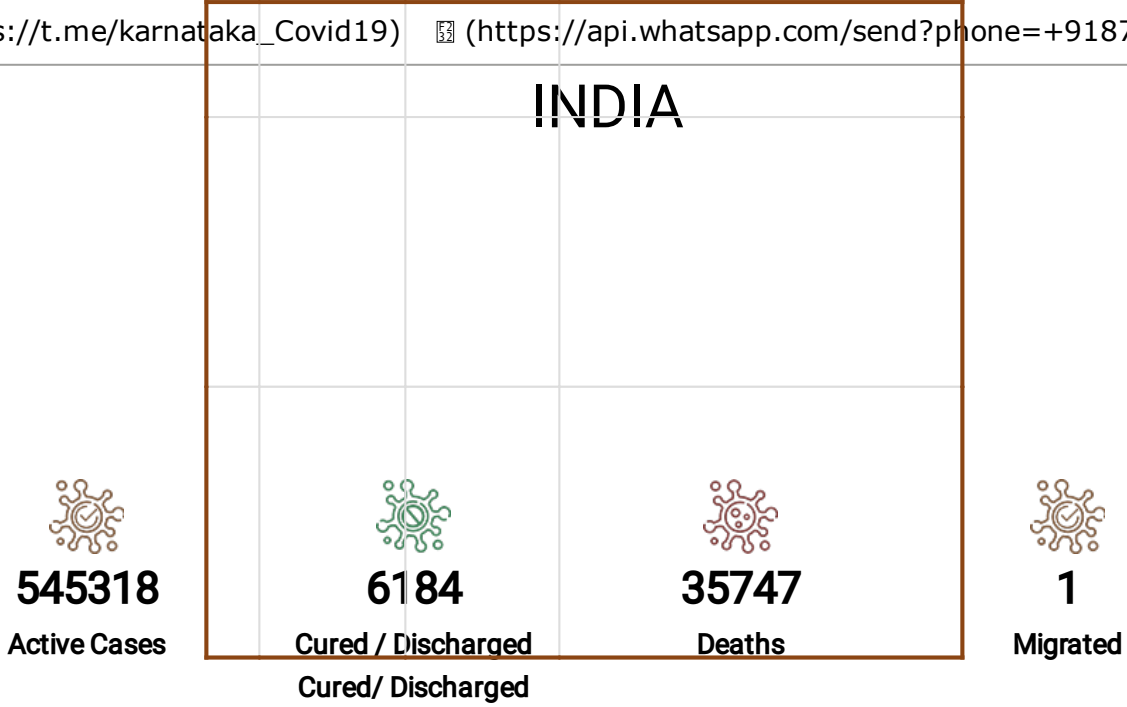

Official Website of GoK (<https://www.karnataka.gov.in>)

Addresses of Inter State Arrivals (<https://parihara.karnataka.gov.in/service47>) new

Download Corona watch Mobile App (<https://play.google.com/store/apps/details?id=com.ksrsac.drawshapefile>) [Hospitals List](#)

A Font Size + - Screen Reader Access Download Fonts (<https://m.me/karnatakaVartha.official>)

A (<https://t.me/karnataka_Covid19>) ([https://api.whatsapp.com/send?phone="+918750971717?text="](https://api.whatsapp.com/send?phone=))

KARNATAKA