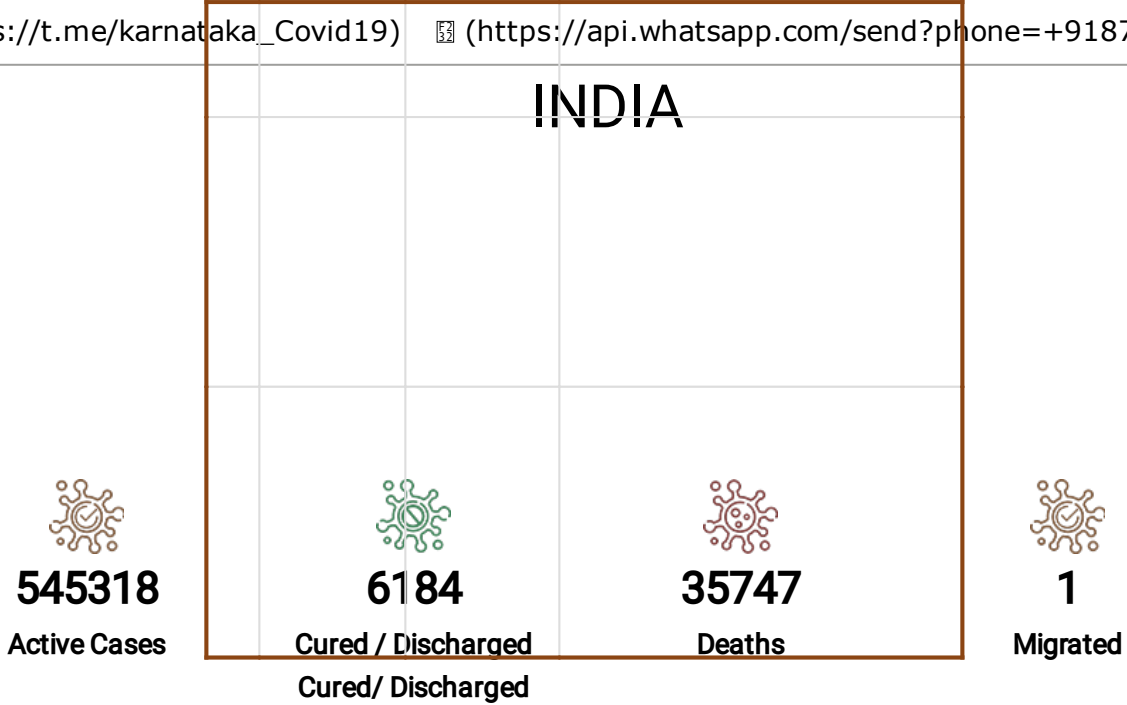

Official Website of GoK (<https://www.karnataka.gov.in>)

Addresses of Inter State Arrivals (<https://parihara.karnataka.gov.in/service47>) new

Download Corona watch Mobile App (<https://play.google.com/store/apps/details?id=com.ksrsac.drawshapefile>) [Hospitals List](#)

A Font Size + - Screen Reader Access [Download Fonts](#) (<https://m.me/karnatakaVartha.official>)

A (<https://t.me/karnataka_Covid19>) ([https://api.whatsapp.com/send?phone="+918750971717?text=](https://api.whatsapp.com/send?phone=))

KARNATAKA