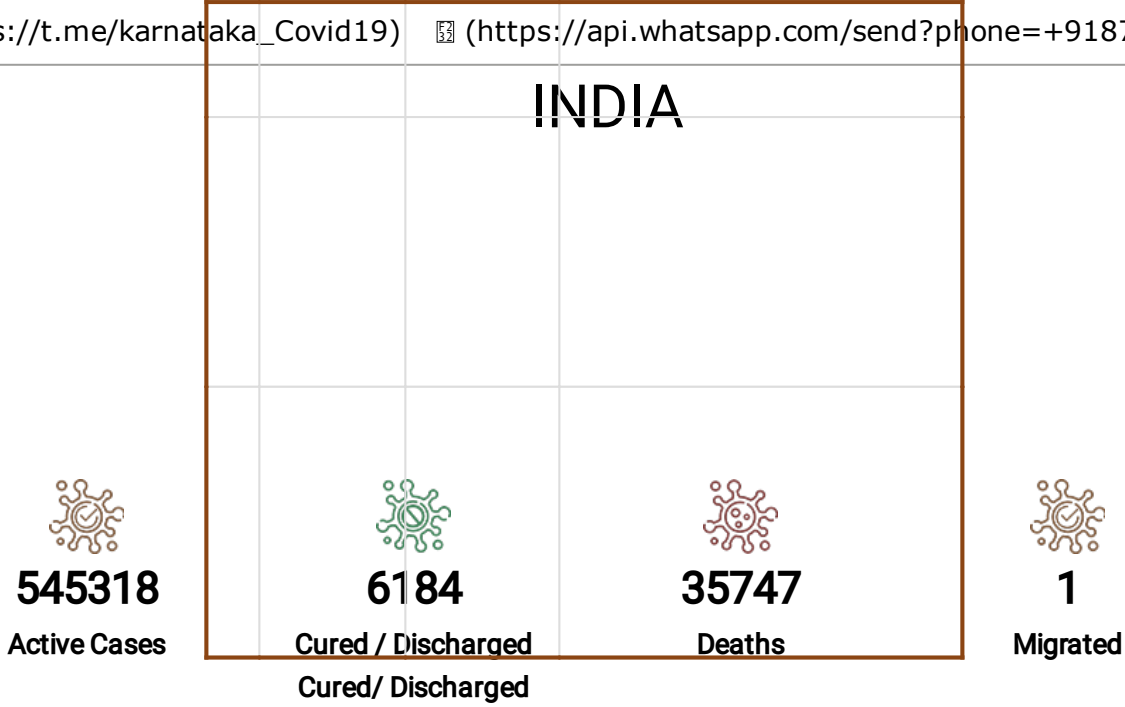

Official Website of GoK (<https://www.karnataka.gov.in>)

Addresses of Inter State Arrivals (<https://parihara.karnataka.gov.in/service47>) new

Download Corona watch Mobile App (<https://play.google.com/store/apps/details?id=com.ksrsac.drawshapefile>) [Hospitals List](#)

A Font Size + - Screen Reader Access [Download Fonts](#) (<https://m.me/karnatakaVartha.official>)

A (<https://t.me/karnataka_Covid19>) ([https://api.whatsapp.com/send?phone="+918750971717?text=](https://api.whatsapp.com/send?phone=))

KARNATAKA