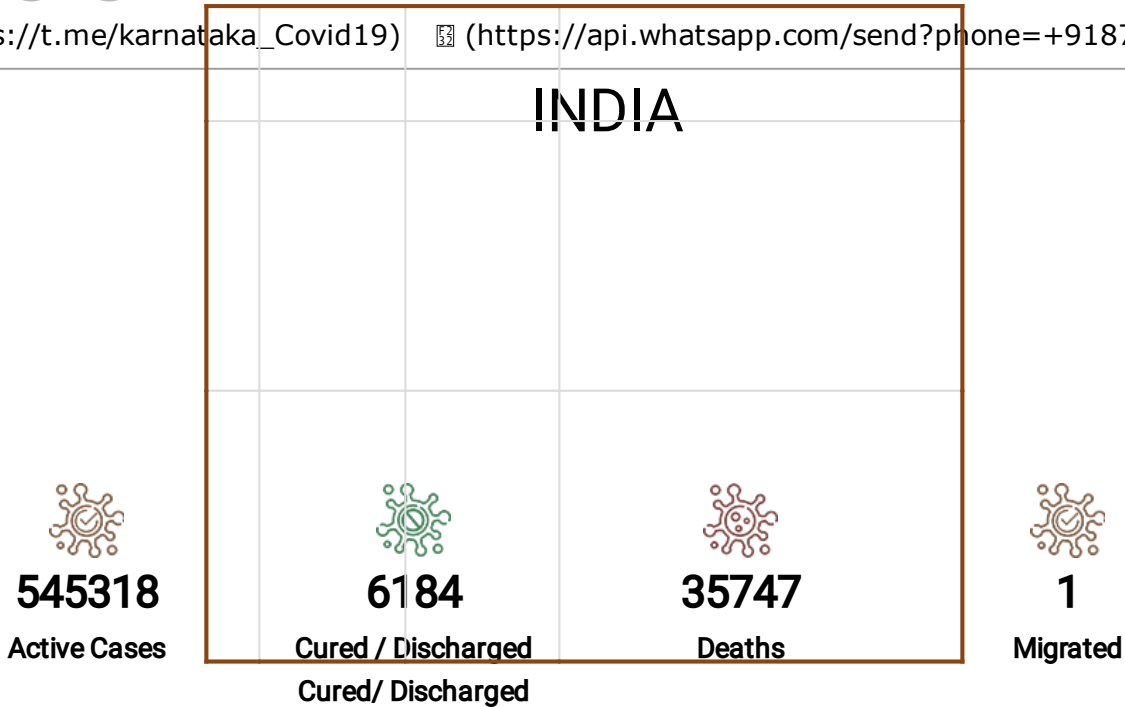

Official Website of GoK (<https://www.karnataka.gov.in>)

Addresses of Inter State Arrivals (<https://parihara.karnataka.gov.in/service47>) new

Download Corona watch Mobile App (<https://play.google.com/store/apps/details?id=com.ksrsac.drawshapefile>) [Hospitals List](#)

A Font Size + - Screen Reader Access [Download Fonts](#) (<https://m.me/karnatakaVartha.official>)

A (<https://t.me/karnataka_Covid19>) ([https://api.whatsapp.com/send?phone="+918750971717?text=](https://api.whatsapp.com/send?phone=))

KARNATAKA