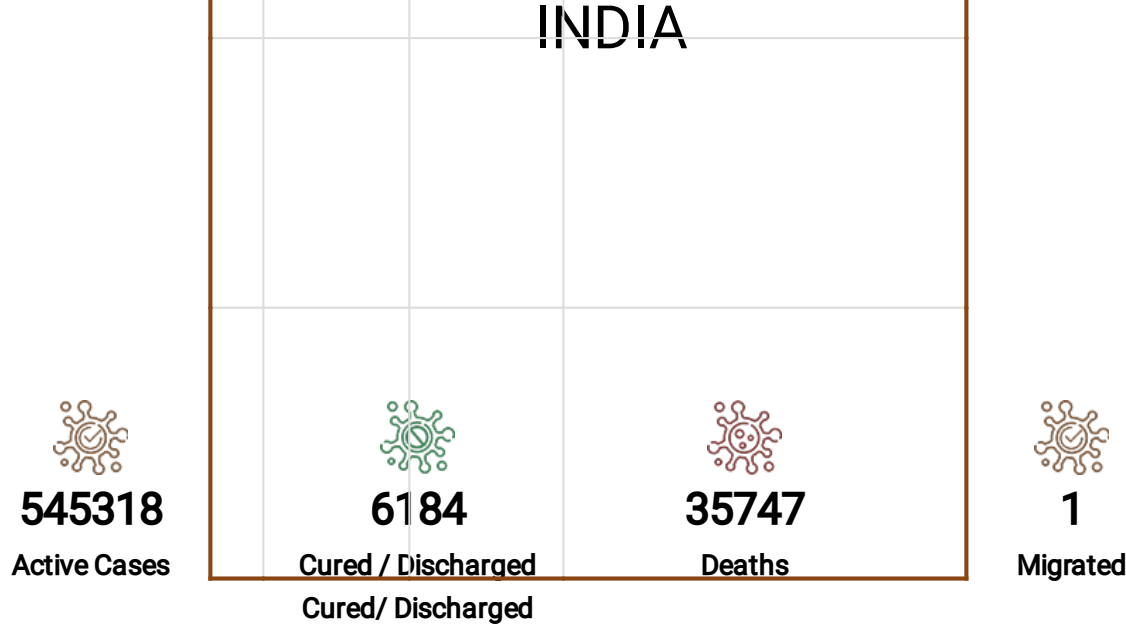

Official Website of GoK (<https://www.karnataka.gov.in>)

Addresses of Inter State Arrivals (<https://parihara.karnataka.gov.in/service47>) new

Download Corona watch Mobile App (<https://play.google.com/store/apps/details?id=com.ksrsac.drawshapefile>) [Hospitals List](#)

A Font Size + - Screen Reader Access [Download Fonts](#) (<https://m.me/karnatakaVartha.official>)

A (<https://t.me/karnataka_Covid19>) ([https://api.whatsapp.com/send?phone="+918750971717?text=](https://api.whatsapp.com/send?phone=))

KARNATAKA