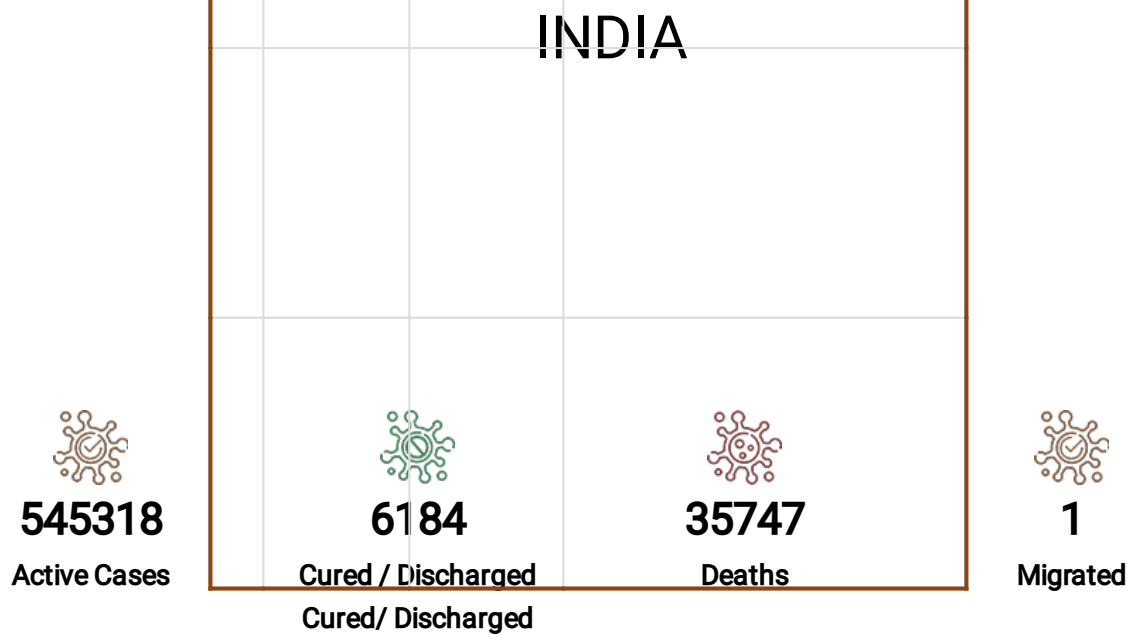

Official Website of GoK (<https://www.karnataka.gov.in>)

Addresses of Inter State Arrivals (<https://parihara.karnataka.gov.in/service47>) new

Download Corona watch Mobile App (<https://play.google.com/store/apps/details?id=com.ksrsac.drawshapefile>) [Hospitals List](#)

A Font Size + - Screen Reader Access [Download Fonts](#) (<https://m.me/karnatakaVartha.official>)

A (<https://t.me/karnataka_Covid19>) ([https://api.whatsapp.com/send?phone="+918750971717?text=](https://api.whatsapp.com/send?phone=))

KARNATAKA