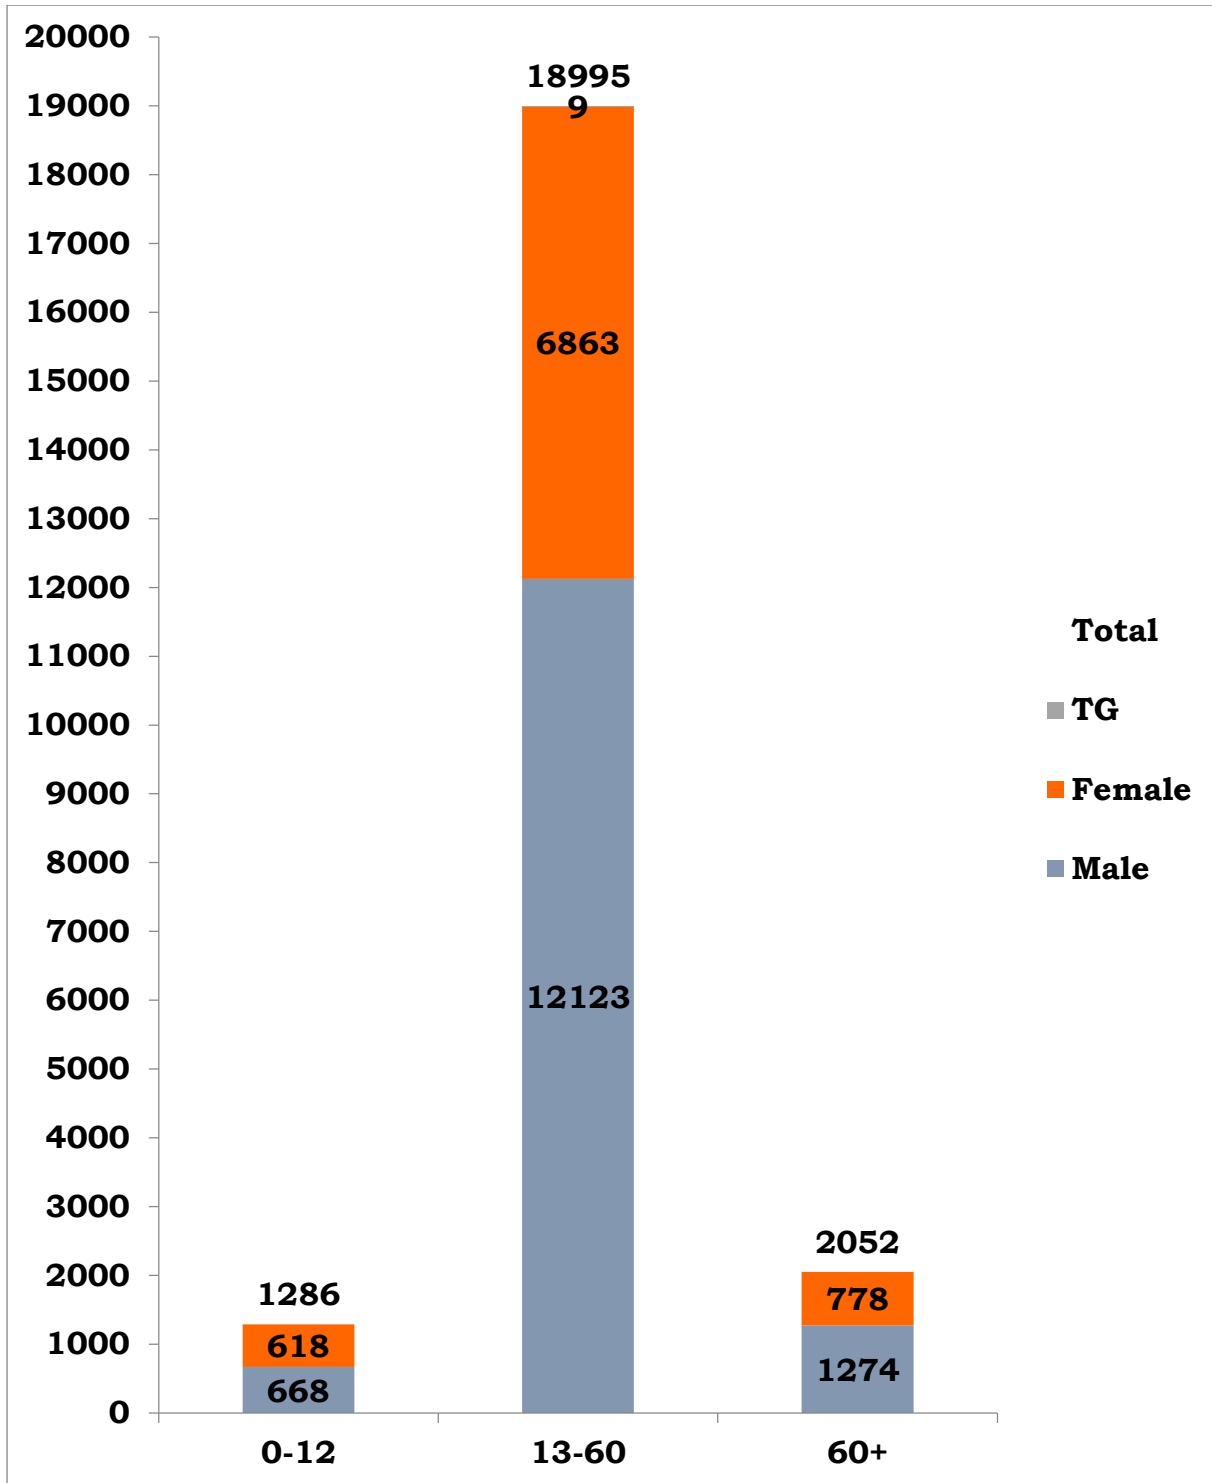

Age and Sex distribution till date

Tamil Nadu COVID 19 – District Wise Case Details

Sl. No	District	Total Positive Cases	Discharged	Active Cases	Death
1	Ariyalur	365	355	10	0
2	Chengalpattu	1177	610	555	11[#]
3	Chennai	14,802	7,891	6,781	129[*]
4	Coimbatore	146	144	0	1[*]
5	Cuddalore	461	420	40	1
6	Dharmapuri	8	5	3	0
7	Dindigul	139	122	16	1
8	Erode	72	70	1	1
9	Kallakurichi	246	111	135	0
10	Kancheepuram	407	232	173	2
11	Kanyakumari	67	32	34	1
12	Karur	81	76	5	0
13	Krishnagiri	28	20	8	0
14	Madurai	269	164	102	3
15	Nagapattinam	60	51	9	0
16	Namakkal	78	77	0	1
17	Nilgiris	14	14	0	0
18	Perambalur	141	139	2	0
19	Pudukottai	26	16	10	0
20	Ramanathapuram	84	38	45	1
21	Ranipet	98	84	14	0
22	Salem	176	53	123	0
23	Sivagangai	33	28	5	0
24	Tenkasi	86	63	23	0
25	Thanjavur	89	77	12	0
26	Theni	109	86	21	2
27	Thirupathur	32	28	4	0
28	Thiruvallur	948	603	334	11
29	Thiruvannamalai	419	144	273	2
30	Thiruvarur	47	33	14	0
31	Thoothukudi	226	135	89	2
32	Tirunelveli	352	211	140	1
33	Tiruppur	114	114	0	0
34	Trichy	88	70	18	0
35	Vellore	43	34	8	1
36	Villupuram	346	318	26	2
37	Virudhunagar	123	58	65	0
38	Airport Quarantine	92	23	69	0
39	Airport Quarantine (Domestic)	20	0	20	0
40	Railway Quarantine	221	8	213	0
Grand Total		22,333	12,757	9,400	173

* 2 deaths cross notified to other states. # 1 patient died after turning negative for infection.

24*7 Control Room: 044-29510400, 044-29510500, 9444340496, 8754448477

District Control Room – 1077. Toll Free Number – 1800 1205 55550

www.stopcorona.tn.gov.in