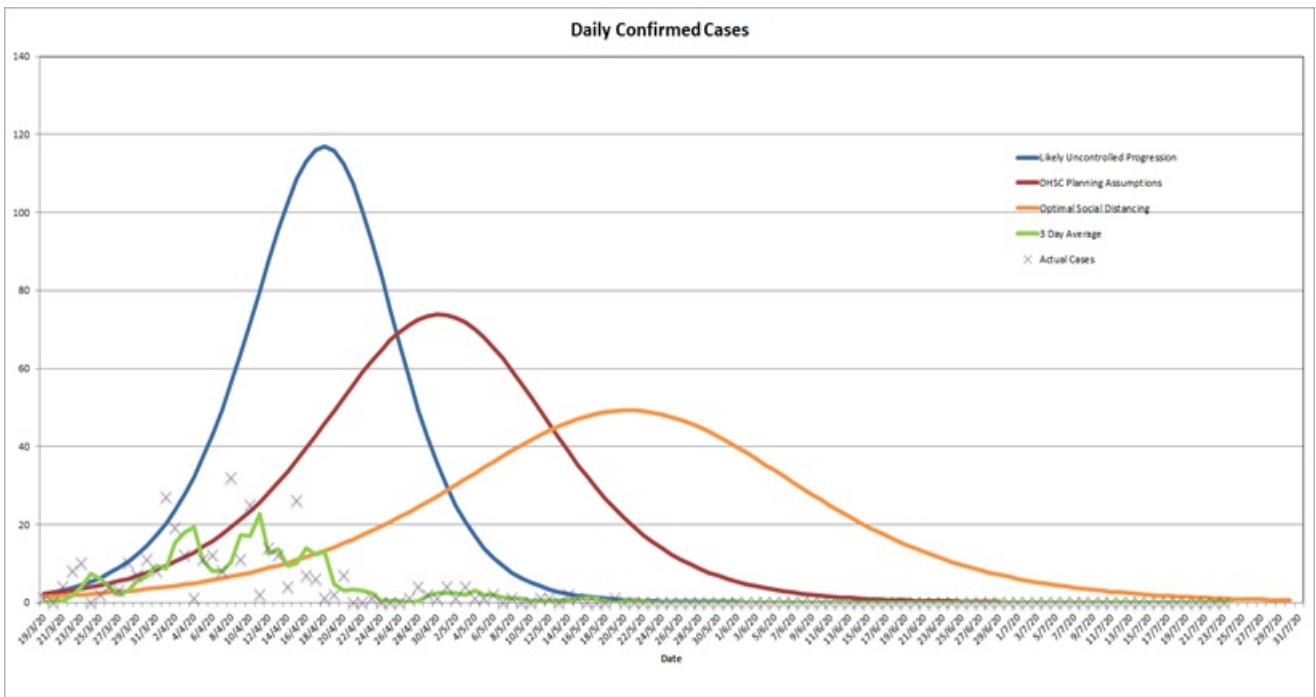

## Latest updates

As at 4pm on 24 July 2020, in the Isle of Man there have been:

Confirmed cases 336	Hospital admissions 0
Total tests 7843	Concluded tests 7829
Awaiting results 14	Awaiting tests 16
Number of deaths 24	Total active cases (community and hospital) 0
Number of deaths in hospital 6	Number of deaths in the community 18

## Daily confirmed cases

As at 4.20pm on 24 July 2020

-  Likely uncontrolled progression
-  DHSC planning assumptions
-  Optimal social distancing
-  Three day average
-  Actual cases

The graph shows the daily confirmed cases and the projected infection rates for a best case scenario compared to a likely uncontrolled progression.