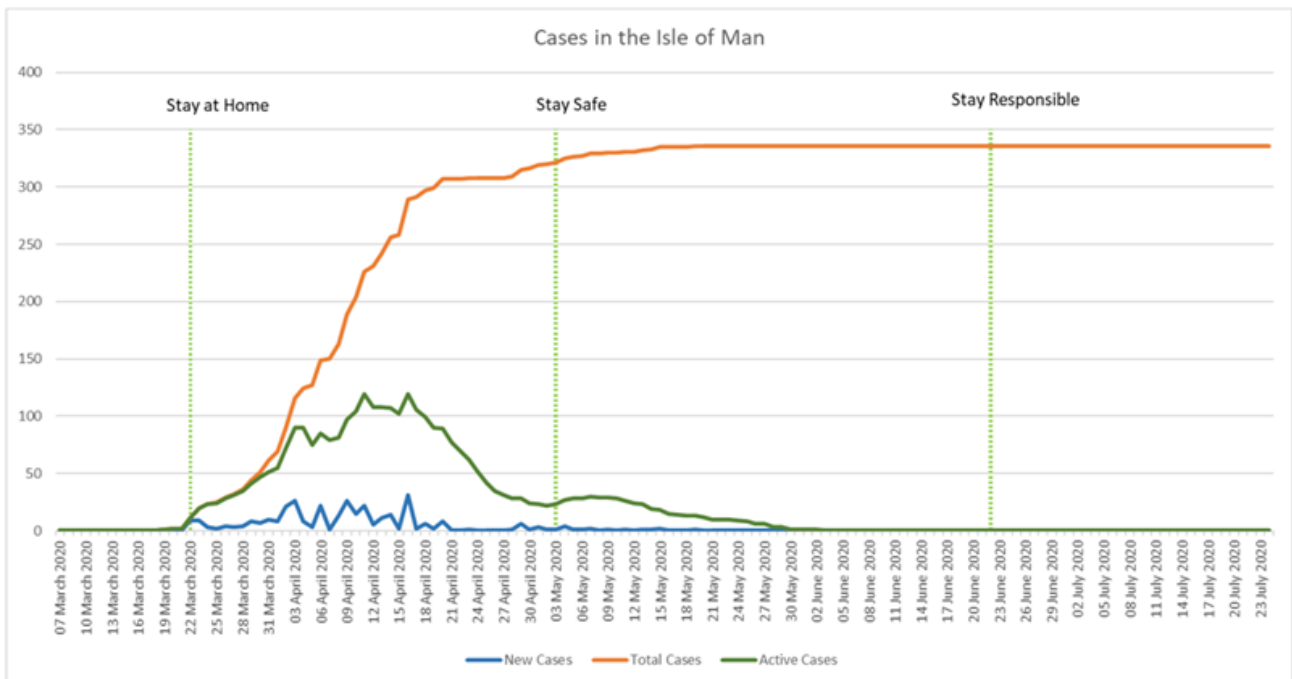

## Daily confirmed cases

As at 4.20pm on 24 July 2020

-  Likely uncontrolled progression
-  DHSC planning assumptions
-  Optimal social distancing
-  Three day average
-  Actual cases

The graph shows the daily confirmed cases and the projected infection rates for a best case scenario compared to a likely uncontrolled progression.

## Cases in the Isle of Man

-  New cases

 Total cases

 Active cases

The above chart shows active cases, new cases and total confirmed cases in the Isle of Man from the start of the coronavirus pandemic and how the Island is progressing through each phase.