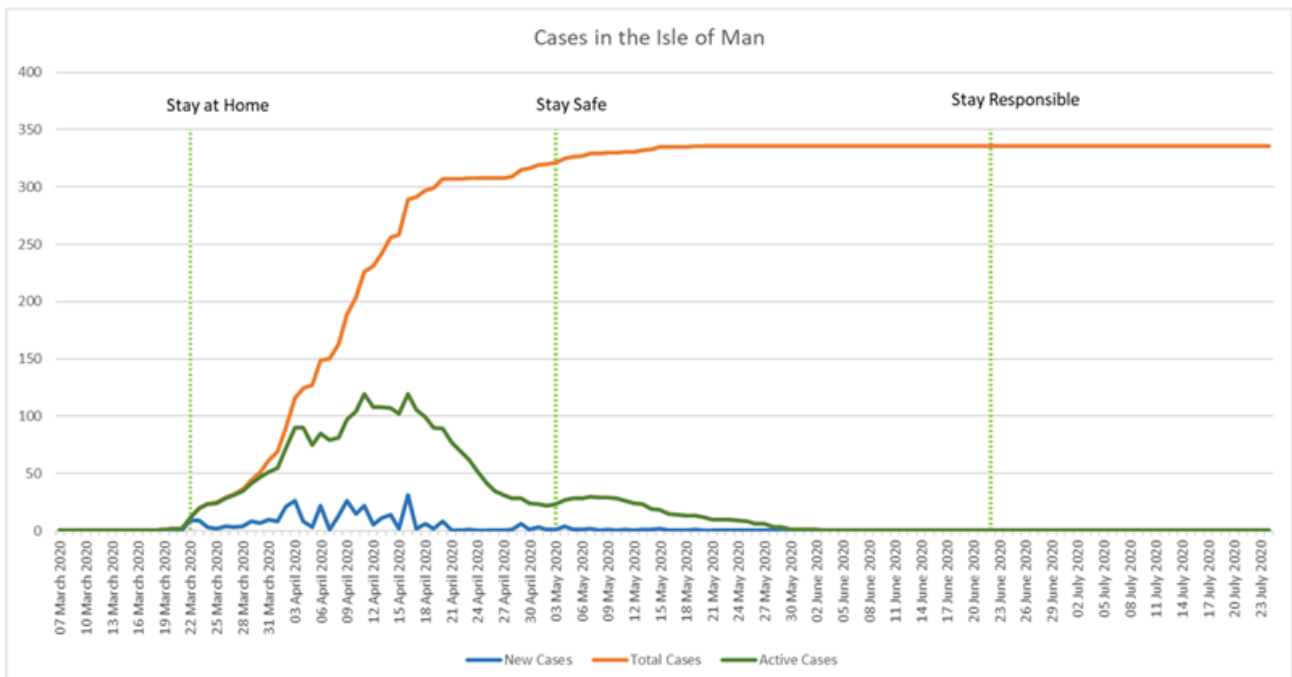

## Daily confirmed cases

As at 4.20pm on 24 July 2020

-  Likely uncontrolled progression
-  DHSC planning assumptions
-  Optimal social distancing
-  Three day average
-  Actual cases

The graph shows the daily confirmed cases and the projected infection rates for a best case scenario compared to a likely uncontrolled progression.

## Cases in the Isle of Man

-  New cases

 Total cases

 Active cases

The above chart shows active cases, new cases and total confirmed cases in the Isle of Man from the start of the coronavirus pandemic and how the Island is progressing through each phase.