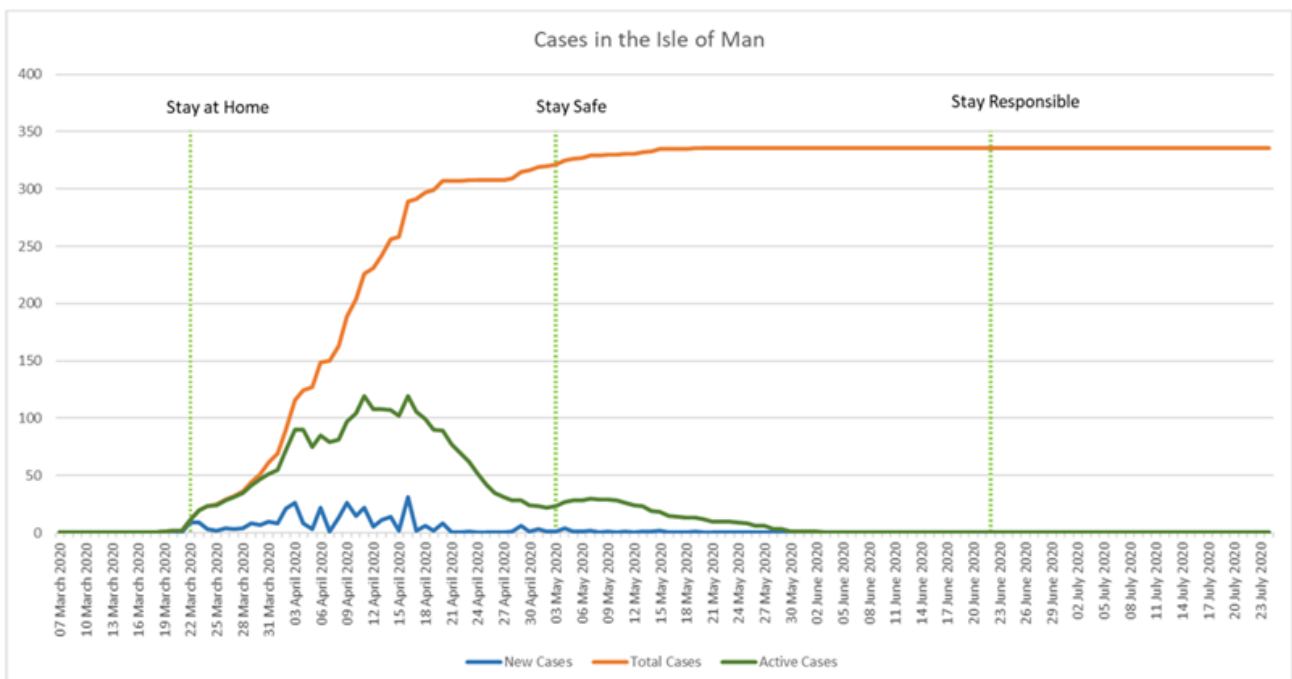

## Daily confirmed cases

As at 4.20pm on 24 July 2020

-  Likely uncontrolled progression
-  DHSC planning assumptions
-  Optimal social distancing
-  Three day average
-  Actual cases

The graph shows the daily confirmed cases and the projected infection rates for a best case scenario compared to a likely uncontrolled progression.

## Cases in the Isle of Man

-  New cases

 Total cases

 Active cases

The above chart shows active cases, new cases and total confirmed cases in the Isle of Man from the start of the coronavirus pandemic and how the Island is progressing through each phase.