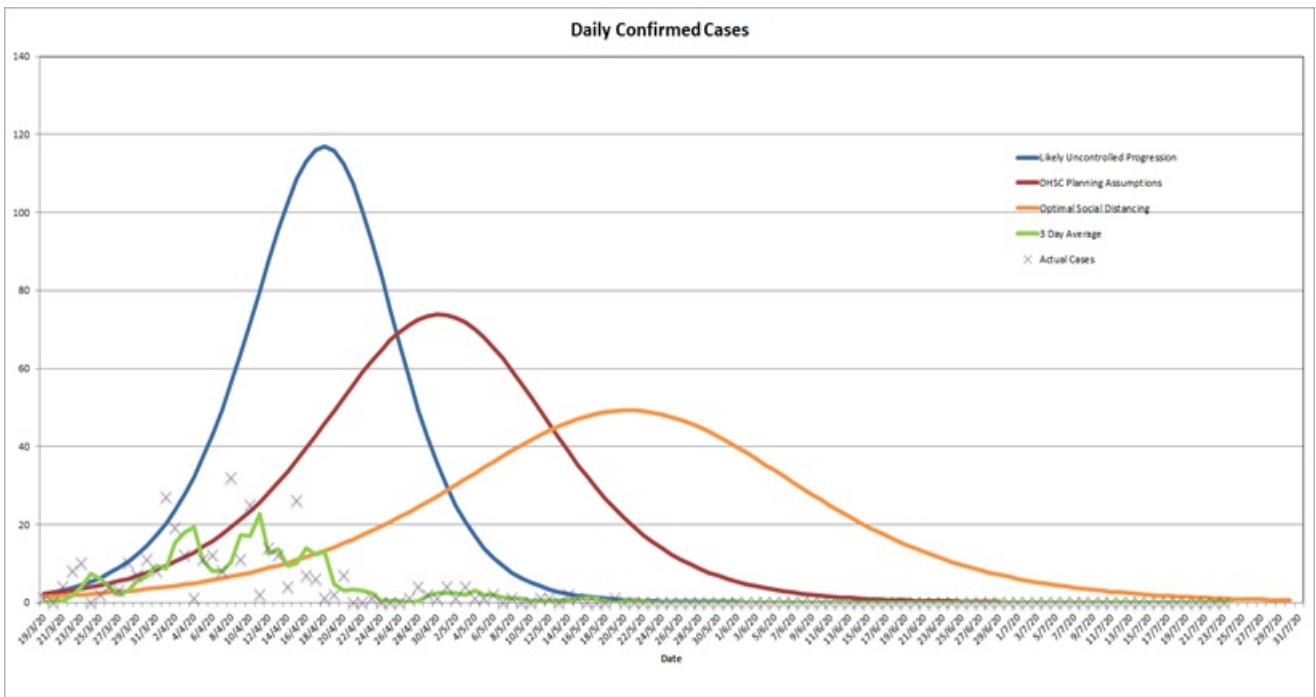

## Latest updates

As at 4pm on 24 July 2020, in the Isle of Man there have been:

Confirmed cases <b>336</b>	Hospital admissions <b>0</b>
Total tests <b>7843</b>	Concluded tests <b>7829</b>
Awaiting results <b>14</b>	Awaiting tests <b>16</b>
Number of deaths <b>24</b>	Total active cases (community and hospital) <b>0</b>
Number of deaths in hospital <b>6</b>	Number of deaths in the community <b>18</b>

## Daily confirmed cases

As at 4.20pm on 24 July 2020

-  Likely uncontrolled progression
-  DHSC planning assumptions
-  Optimal social distancing
-  Three day average
-  Actual cases

The graph shows the daily confirmed cases and the projected infection rates for a best case scenario compared to a likely uncontrolled progression.