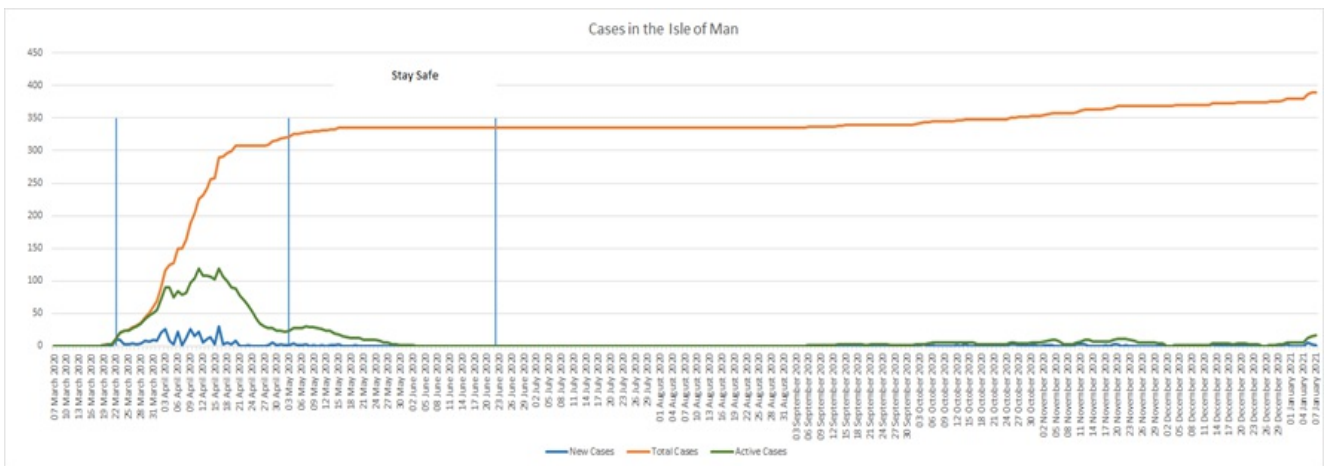

Cases in the Isle of Man

As at 4pm on 24 December 2020