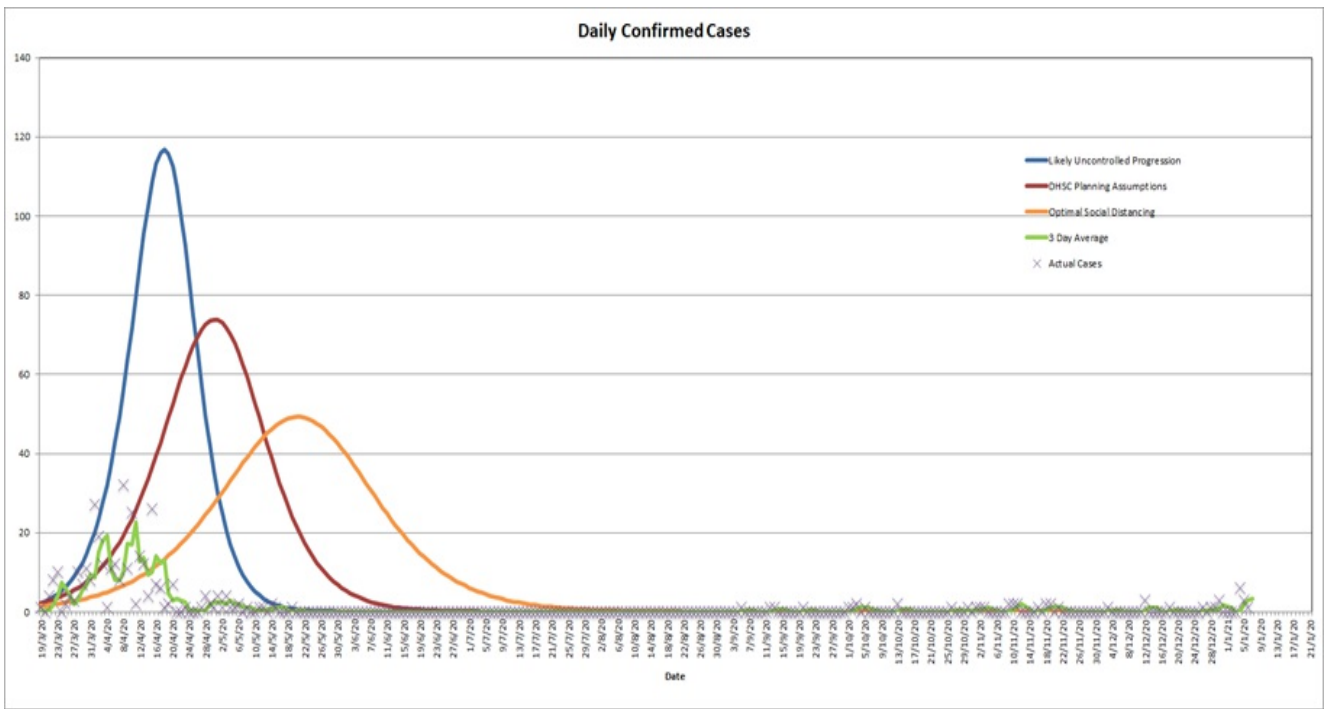

As at 5.35pm on 7 January 2021, in the Isle of Man there have been:

Confirmed cases 390	Total active cases 16 of which 6 were detected during day 1, 7 or 13 of self-isolation
Total tests 22,984	Concluded tests 22,984
Awaiting results 0	Awaiting tests 202
Number of deaths 25	Hospital admissions 1
Number of deaths in hospital 7	Number of deaths in the community 18

This information is also [available as open data](#).

Vaccination figures

6 January 2021

Today we have carried out **396** vaccinations.

Total vaccinations: **1041**

Daily confirmed cases

As at 5.35pm on 7 January 2021

-  Likely uncontrolled progression
-  DHSC planning assumptions
-  Optimal social distancing
-  Three day average
-  Actual cases

The graph shows the daily confirmed cases and the projected infection rates for a best case scenario compared to a likely uncontrolled progression.

Cases in the Isle of Man

As at 4pm on 24 December 2020

-  New cases
-  Total cases

The above chart shows active cases, new cases and total confirmed cases in the Isle of Man from the start of the coronavirus pandemic and how the Island is progressing through each phase.