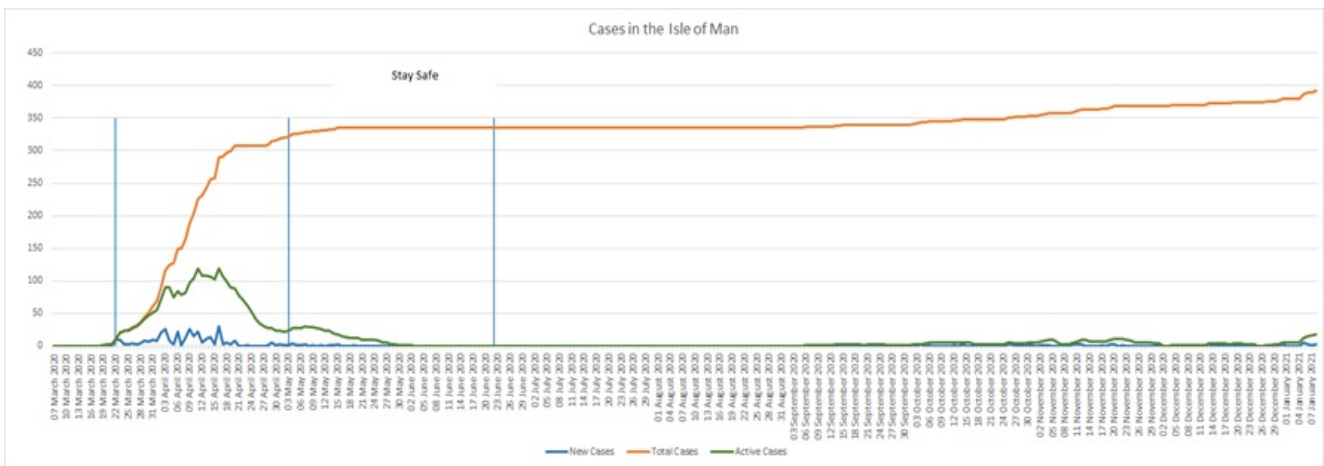

Cases in the Isle of Man

As at 4pm on 24 December 2020