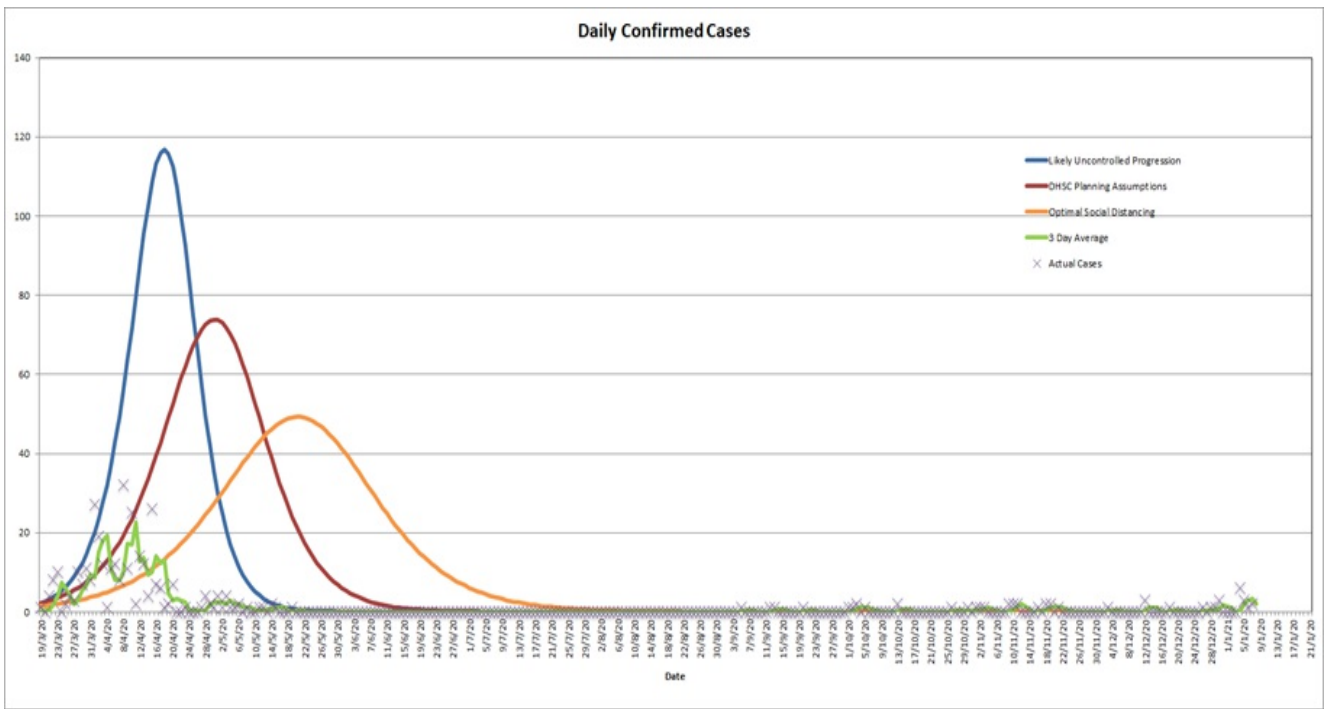

As at 4pm on 9 January 2021, in the Isle of Man there have been:

Confirmed cases 394	Total active cases 20 of which 8 were detected during day 1, 7 or 13 of self-isolation
Total tests 23,155	Concluded tests 23,148
Awaiting results 7	Awaiting tests 352
Number of deaths 25	Hospital admissions 0
Number of deaths in hospital 7	Number of deaths in the community 18

This information is also [available as open data](#).

Vaccination figures

6 January 2021

Today we have carried out **396** vaccinations.

Total vaccinations: **1041**

Daily confirmed cases

As at 5.45pm on 8 January 2021

-  Likely uncontrolled progression
-  DHSC planning assumptions
-  Optimal social distancing
-  Three day average
-  Actual cases

The graph shows the daily confirmed cases and the projected infection rates for a best case scenario compared to a likely uncontrolled progression.

Cases in the Isle of Man

As at 4pm on 24 December 2020

-  New cases
-  Total cases

The above chart shows active cases, new cases and total confirmed cases in the Isle of Man from the start of the coronavirus pandemic and how the Island is progressing through each phase.