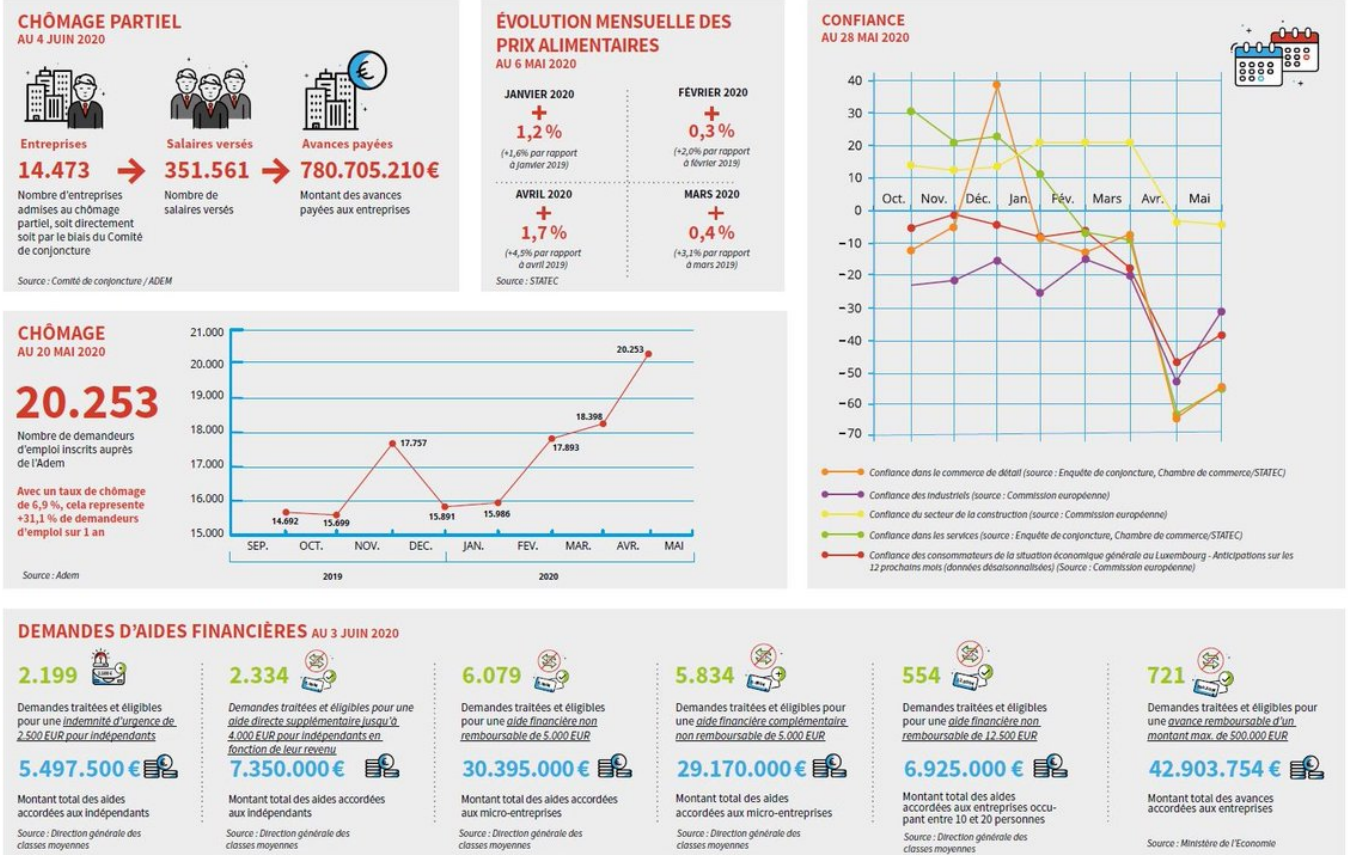

CORONAVIRUS COVID-19 // TABLEAU DE BORD

GouvernementLU a retweeted

Pierre Gramagna

@pierregramagna -

04/06/2020 14:55

I congratulate @EU_Commission & @EU_Budget for the 1st bond issuance under #Luxembourg law through the new #DebtIssuanceProgramme. This represents another clear confirmation of LU's capital markets expertise & underlines the country's role as a leading European financial centre.