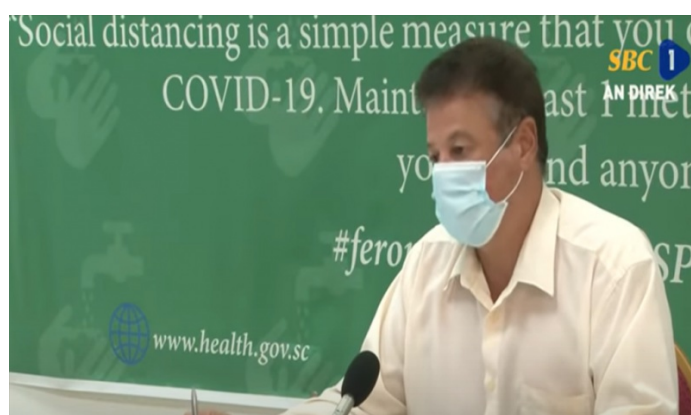

## NEWS AND HIGHLIGHTS

---

JULY 20,  
2020

**Health officers visit COVID-19 testing station**

[Read More](#)

JULY 8,  
2020