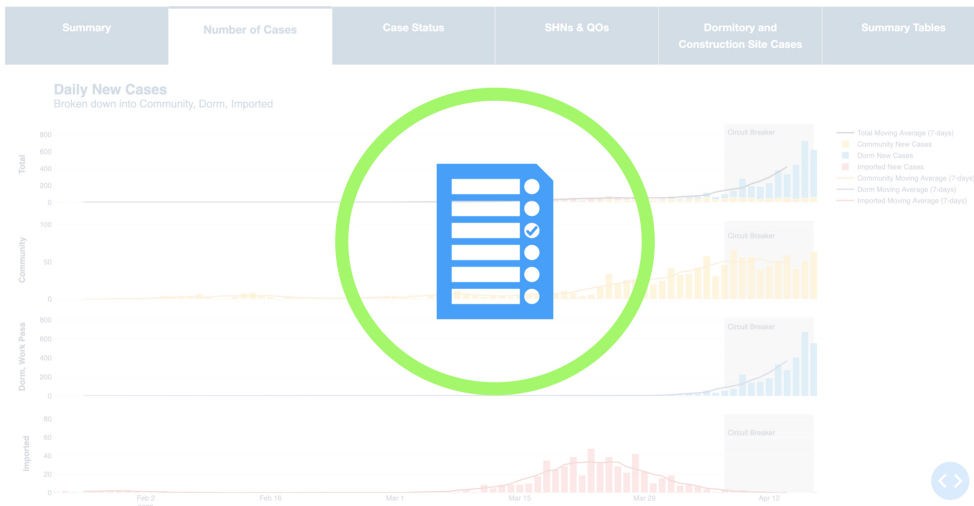

SITUATION REPORT

COVID-19 Interactive Situation Report

COVID-19 Situation Report

(<https://covidsitrep.moh.gov.sg/>)

Click image for an interactive version of the local situation report.

Global Situation

Global	9,843,073 confirmed (189,077 new)
Africa	278,815 confirmed (10,713 new)
Americas	4,933,972 confirmed (117,178 new)
Eastern Mediterranean	1,042,222 confirmed (17,943 new)
Europe	2,656,437 confirmed (16,586 new)
South-East Asia	735,854 confirmed (25,399 new)
Western Pacific	213,032 confirmed (1,258 new)