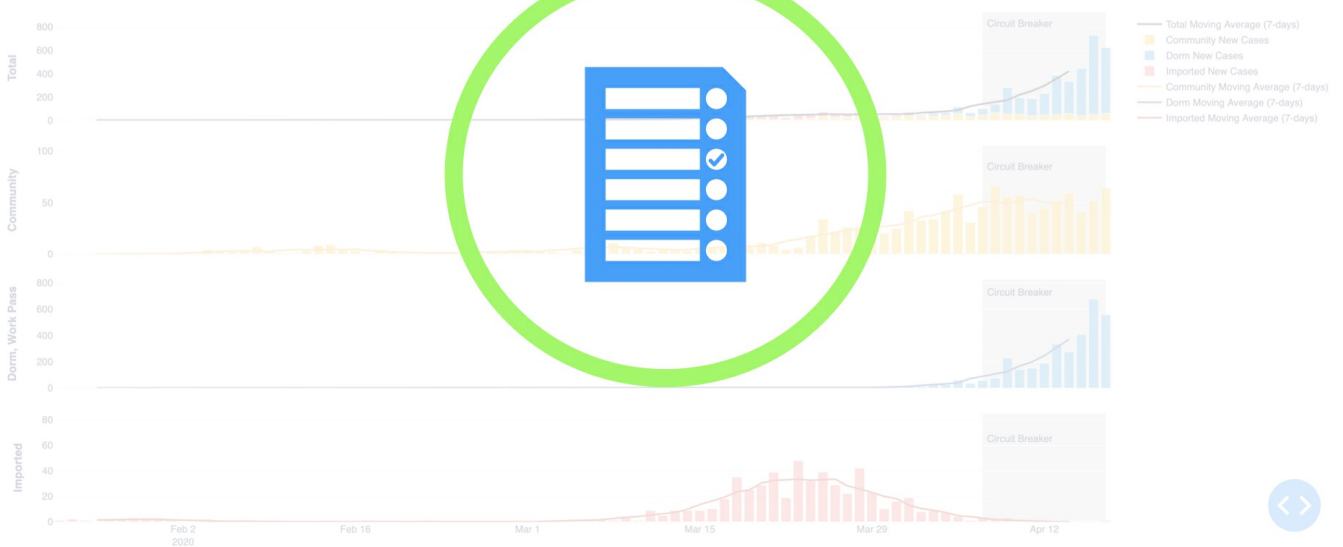

We are aware of scam calls and emails impersonating MOH officers. When in doubt, please verify the authenticity of phone calls and emails by calling **MOH hotline at 1800-333-9999**.

Ministry of Health > Updates on COVID-19 (Coronavirus Disease 2019) Local Situation > Situation Report

SITUATION REPORT

NOTICE

Due to a technical error, the COVID-19 situation report and dashboard for 13 Jul 2020 will only be updated later on 14 Jul 2020. We apologise for any inconvenience caused.

COVID-19 Interactive Situation Report

COVID-19 Situation Report

Summary	Number of Cases	Case Status	SHNs & QOs	Dormitory and Construction Site Cases	Summary Tables

Daily New Cases

Broken down into Community, Dorm, Imported

Click image for an interactive version of the local situation report.

COVID-19 Local Situation Report Archive