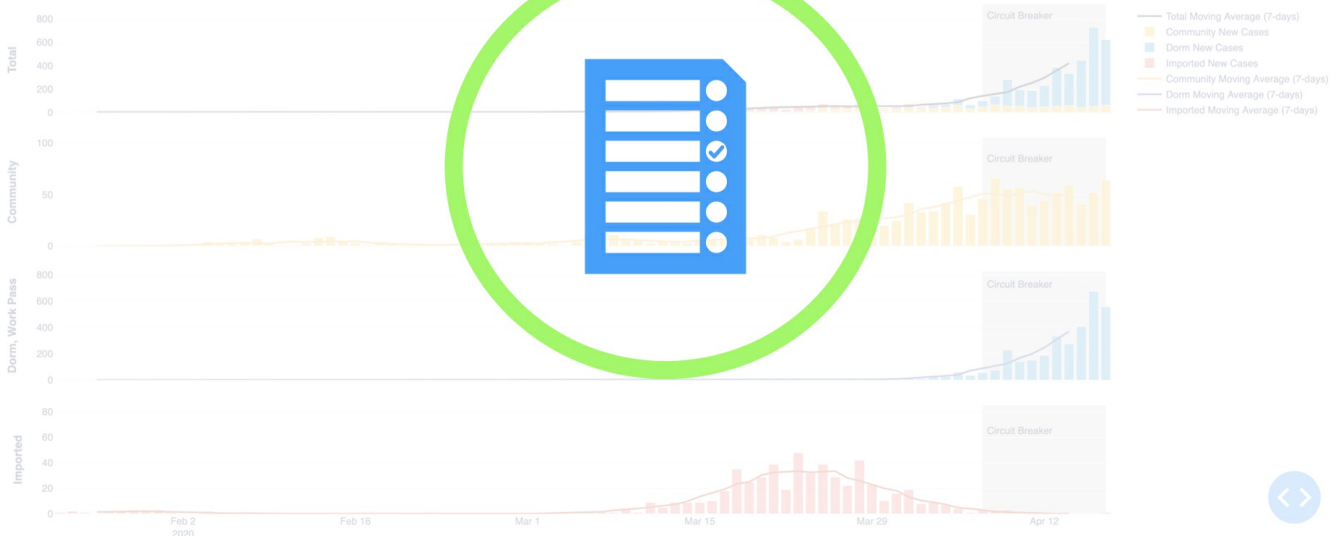

Ministry of Health > Updates on COVID-19 (Coronavirus Disease 2019) Local Situation > Situation Report

SITUATION REPORT

COVID-19 Interactive Situation Report

COVID-19 Situation Report

Summary	Number of Cases	Case Status	SHNs & QOs	Dormitory and Construction Site Cases	Summary Tables
---------	-----------------	-------------	------------	---------------------------------------	----------------

Daily New Cases

Broken down into Community, Dorm, Imported

Click image for an interactive version of the local situation report.

COVID-19 Local Situation Report Archive

[Situation Report - 24 Jul 2020](#)