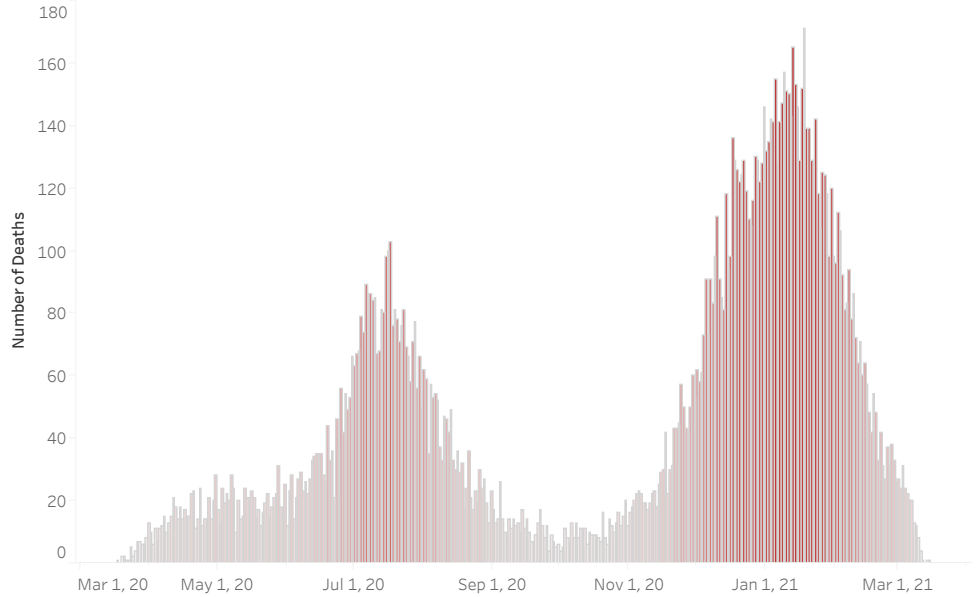

COVID-19 Deaths (total)

16,586

New COVID-19 Deaths Reported Today

12

Hover over the icon to get more information on the data in this dashboard.

COVID-19 Deaths by County

Data will not be shown for counties with fewer than three deaths.

© Mapbox © OSM

COVID-19 Deaths by Date of Death

Recent deaths may not be reported yet. Cases missing the date of death are excluded from the graph above, but are included in all other numbers.

COVID-19 Deaths by Gender