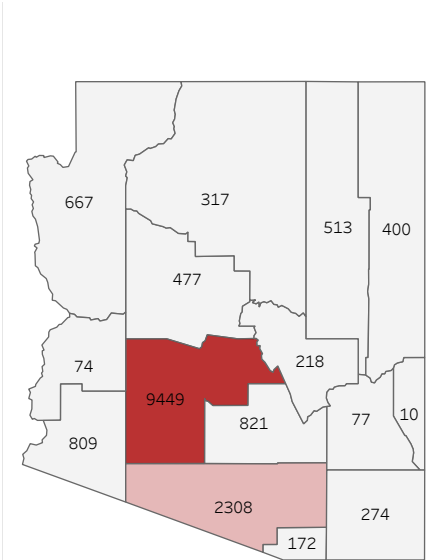

COVID-19 Deaths (total)

16,586

New COVID-19 Deaths Reported Today

12

Hover over the icon to get more information on the data in this dashboard.

COVID-19 Deaths by County

Data will not be shown for counties with fewer than three deaths.

© Mapbox © OSM

COVID-19 Deaths by Date of Death

Recent deaths may not be reported yet. Cases missing the date of death are excluded from the graph above, but are included in all other numbers.

COVID-19 Deaths by Gender

COVID-19 Deaths by Age Group

COVID-19 Deaths by Race/Ethnicity

Date Updated: 3/17/2021