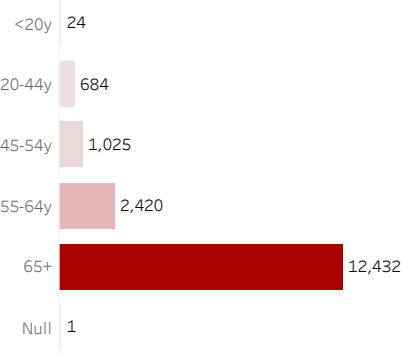

COVID-19 Deaths (total)

16,586

New COVID-19 Deaths Reported Today

12

Hover over the icon to get more information on the data in this dashboard.

COVID-19 Deaths by County

Data will not be shown for counties with fewer than three deaths.

© Mapbox © OSM

COVID-19 Deaths by Date of Death

Recent deaths may not be reported yet. Cases missing the date of death are excluded from the graph above, but are included in all other numbers.

COVID-19 Deaths by Gender

COVID-19 Deaths by Age Group

COVID-19 Deaths by Race/Ethnicity

Date Updated: 3/17/2021