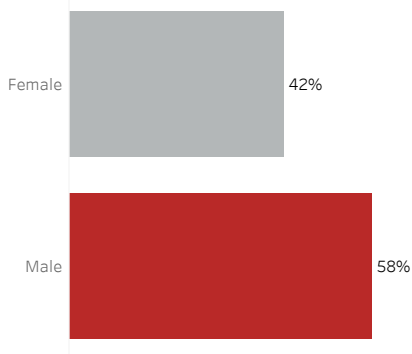

COVID-19 Deaths by Gender