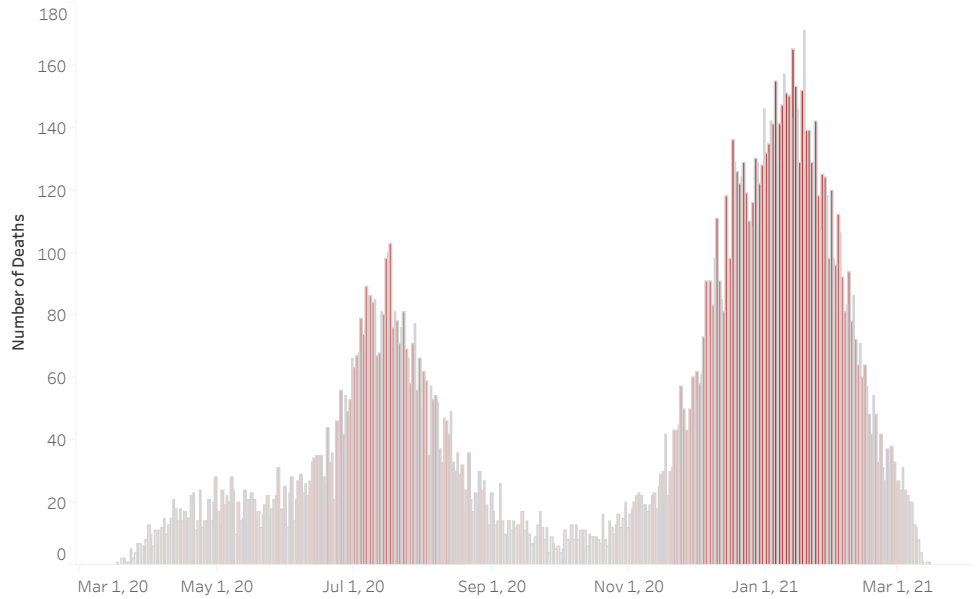

COVID-19 Deaths by Date of Death

Recent deaths may not be reported yet. Cases missing the date of death are excluded from the graph above, but are included in all other numbers.