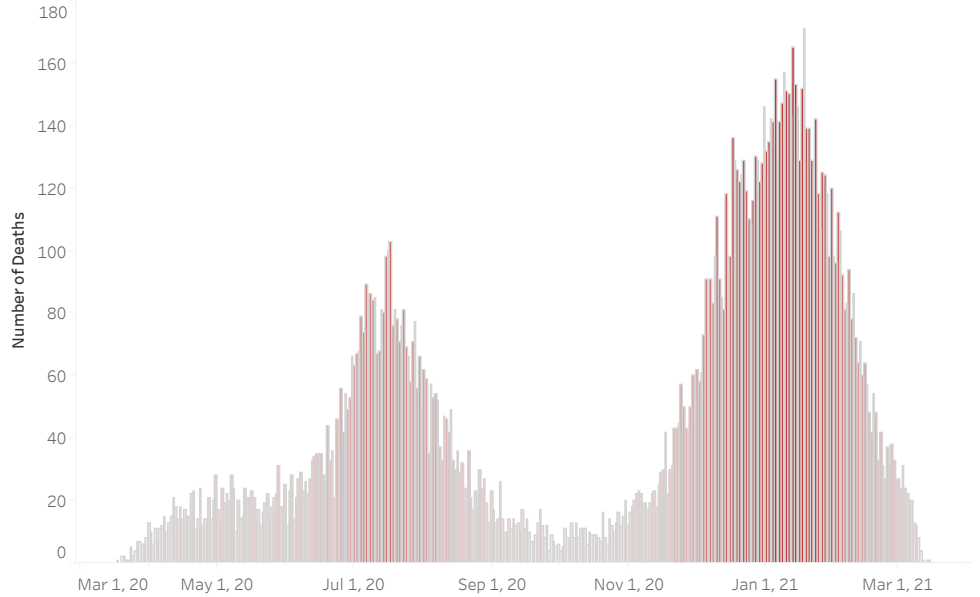

COVID-19 Deaths by Date of Death

Recent deaths may not be reported yet. Cases missing the date of death are excluded from the graph above, but are included in all other numbers.