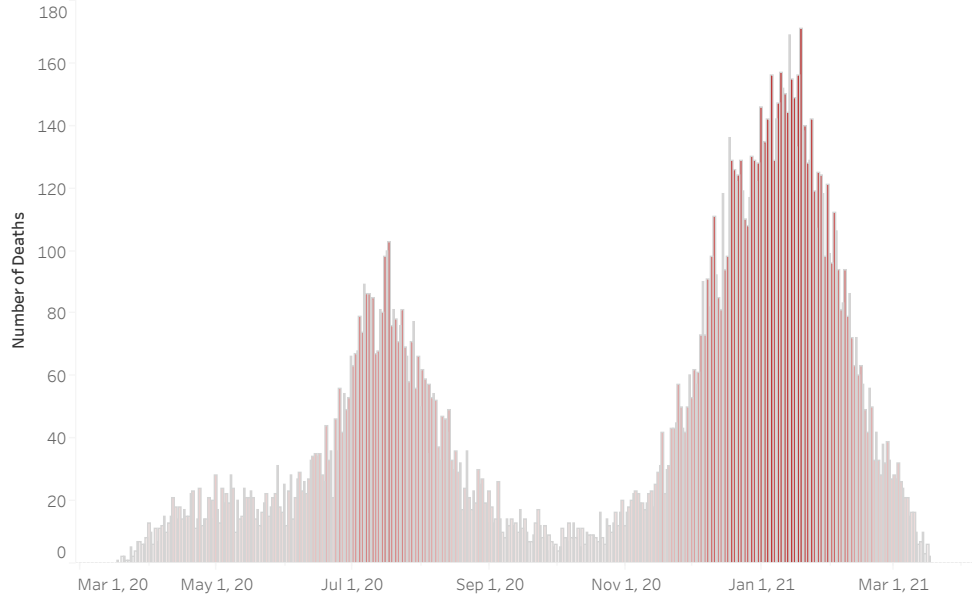

COVID-19 Deaths (total)

16,691

New COVID-19 Deaths Reported Today

46

Hover over the icon to get more information on the data in this dashboard.

COVID-19 Deaths by County

Data will not be shown for counties with fewer than three deaths.

© Mapbox © OSM

COVID-19 Deaths by Date of Death

Recent deaths may not be reported yet. Cases missing the date of death are excluded from the graph above, but are included in all other numbers.

COVID-19 Deaths by Gender