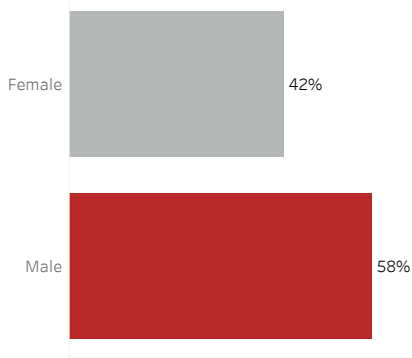

COVID-19 Deaths by Gender