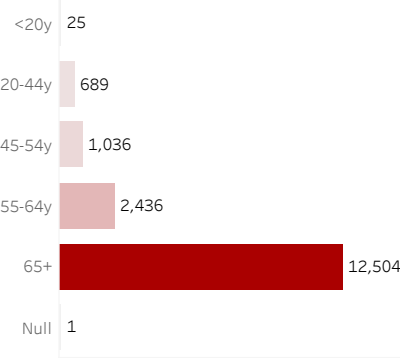

COVID-19 Deaths (total)

16,691

New COVID-19 Deaths Reported Today

46

Hover over the icon to get more information on the data in this dashboard.

COVID-19 Deaths by County

Data will not be shown for counties with fewer than three deaths.

© Mapbox © OSM

COVID-19 Deaths by Date of Death

Recent deaths may not be reported yet. Cases missing the date of death are excluded from the graph above, but are included in all other numbers.

COVID-19 Deaths by Gender

COVID-19 Deaths by Age Group

COVID-19 Deaths by Race/Ethnicity

Date Updated: 3/19/2021