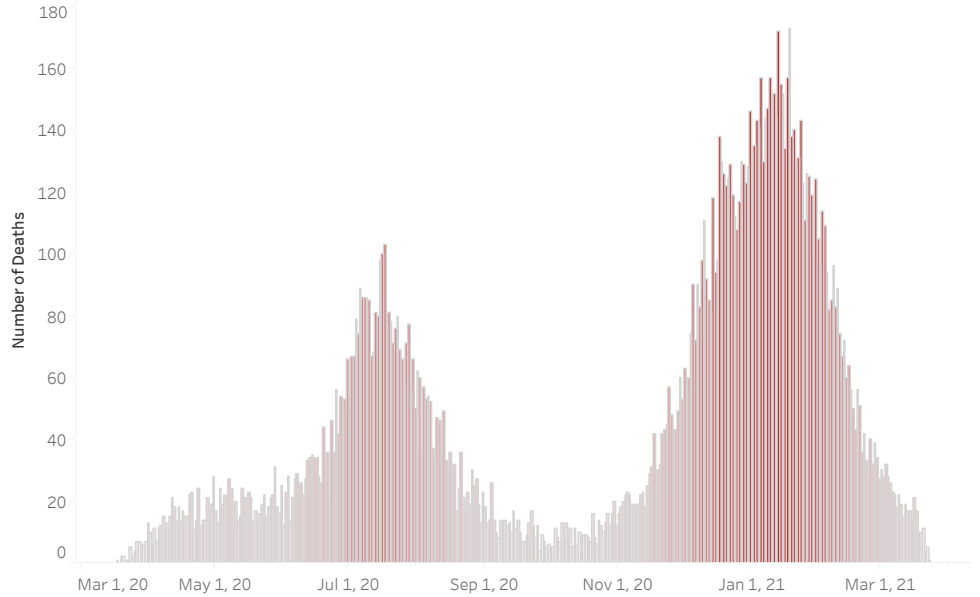

COVID-19 Deaths by Date of Death

Recent deaths may not be reported yet. Cases missing the date of death are excluded from the graph above, but are included in all other numbers.