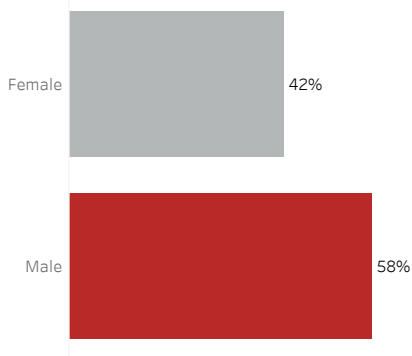

COVID-19 Deaths by Gender