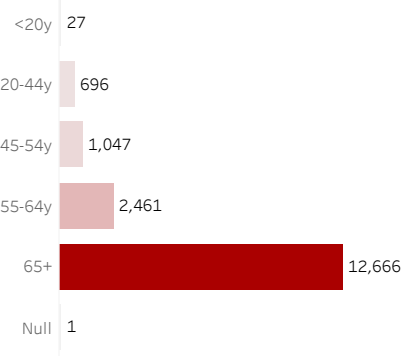

COVID-19 Deaths (total)

16,898

New COVID-19 Deaths Reported Today

24

Hover over the icon to get more information on the data in this dashboard.

COVID-19 Deaths by County

Data will not be shown for counties with fewer than three deaths.

© Mapbox © OSM

COVID-19 Deaths by Date of Death

Recent deaths may not be reported yet. Cases missing the date of death are excluded from the graph above, but are included in all other numbers.

COVID-19 Deaths by Gender

COVID-19 Deaths by Age Group

COVID-19 Deaths by Race/Ethnicity

Date Updated: 3/26/2021