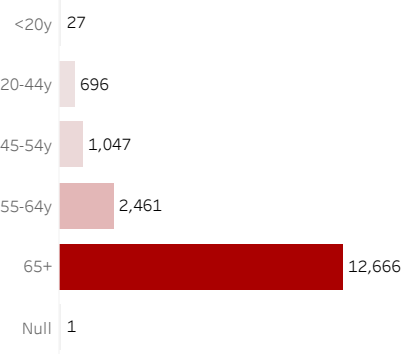

COVID-19 Deaths (total)

16,898

New COVID-19 Deaths Reported Today

24

Hover over the icon to get more information on the data in this dashboard.

COVID-19 Deaths by County

Data will not be shown for counties with fewer than three deaths.

© Mapbox © OSM

COVID-19 Deaths by Date of Death

Recent deaths may not be reported yet. Cases missing the date of death are excluded from the graph above, but are included in all other numbers.

COVID-19 Deaths by Gender

COVID-19 Deaths by Age Group

COVID-19 Deaths by Race/Ethnicity

Date Updated: 3/26/2021