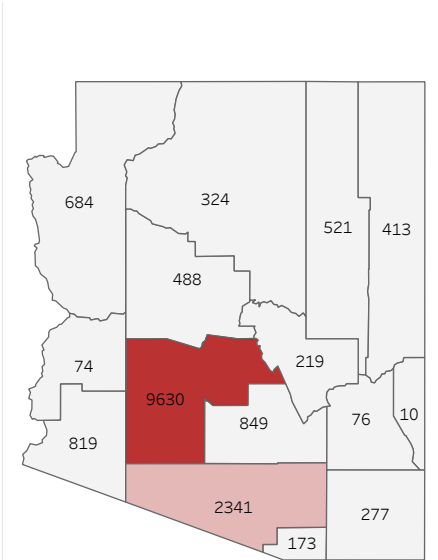

COVID-19 Deaths (total)

16,898

New COVID-19 Deaths Reported Today

24

Hover over the icon to get more information on the data in this dashboard.

COVID-19 Deaths by County

Data will not be shown for counties with fewer than three deaths.

© Mapbox © OSM

COVID-19 Deaths by Date of Death

Recent deaths may not be reported yet. Cases missing the date of death are excluded from the graph above, but are included in all other numbers.

COVID-19 Deaths by Gender