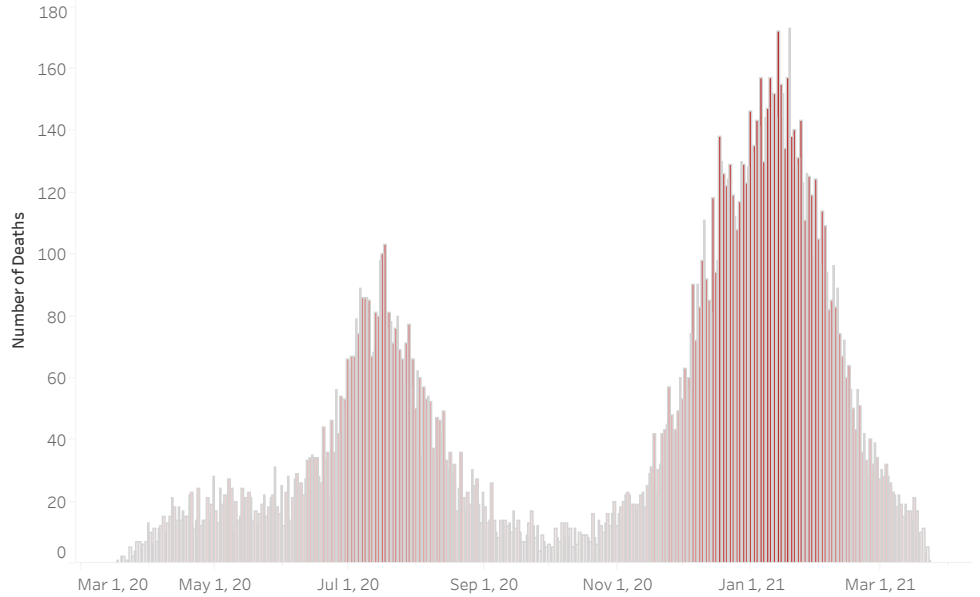

COVID-19 Deaths (total)

16,898

New COVID-19 Deaths Reported Today

24

Hover over the icon to get more information on the data in this dashboard.

COVID-19 Deaths by County

Data will not be shown for counties with fewer than three deaths.

© Mapbox © OSM

COVID-19 Deaths by Date of Death

Recent deaths may not be reported yet. Cases missing the date of death are excluded from the graph above, but are included in all other numbers.

COVID-19 Deaths by Gender